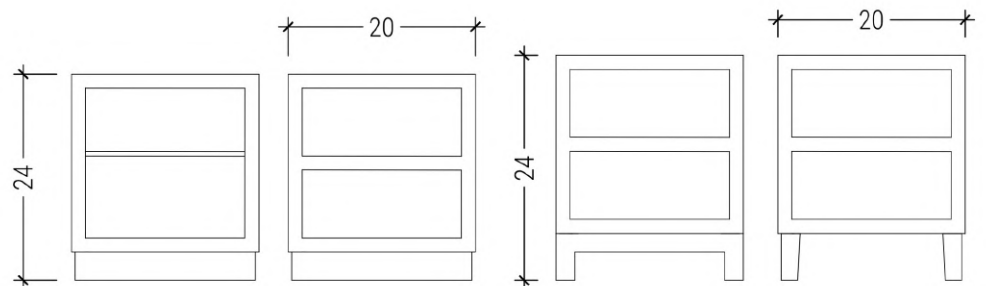

FINISHES

OR PAINTED A COLOR OF YOUR CHOICE

- INCREDIBLE WHITE
- MINDFUL GRAY
- GRAYS HARBOR
- BUNGLEHOUSE BLUE
- PEPPERY
- NATURAL OAK
- CERUSED OAK