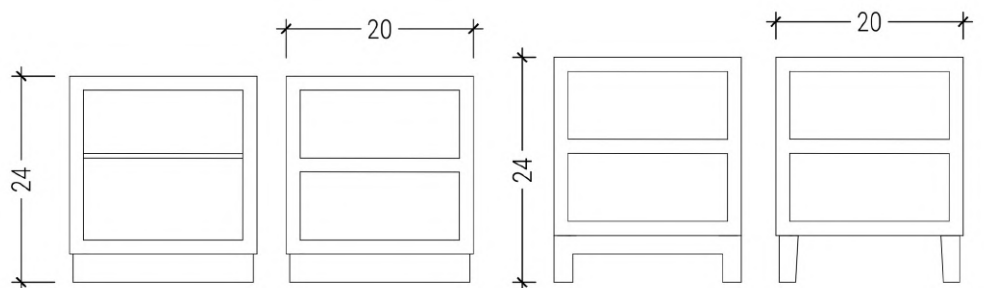

FINISHES

OR PAINTED A COLOR OF YOUR CHOICE

- INCREDIBLE WHITE
- MINDFUL GRAY
- GRAYS HARBOR
- BUNGLEHOUSE BLUE
- PEPPERY
- NATURAL OAK
- CERUSED OAK