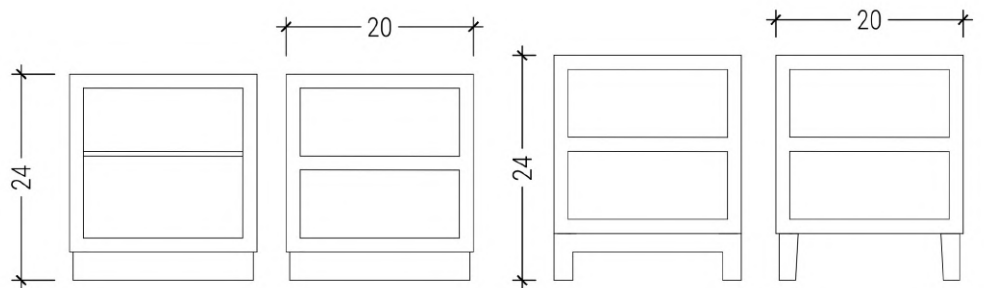

COM / COL REQUIRED

FABRIC - N/A
LEATHER - N/A

LEAD TIME

8-10 WEEKS

DOWEL