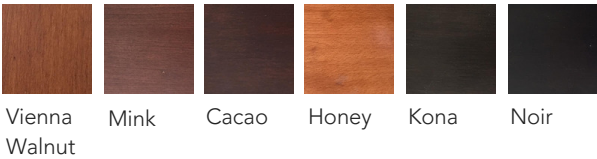

617-684-5936
help@dowel.furniture
www.dowelfurniturecompany.com

Material

Maple Frame, brass handle

Dimensions

Overall Dims: 18W x 23H

Fabric and Finish

6 finish options (see below)

Danvers Snack Table

**DUNCAN
HUGHES**
for
DOWEL

A supporting actor that somehow steals the show. Just the right size to place a few plates of your favorite Hors d'Oeuvres or bowls of snacks, and then move it around the room using the brilliant brass finial in the center. Petite, yet exquisite in appearance, increasing the glamour of any room.