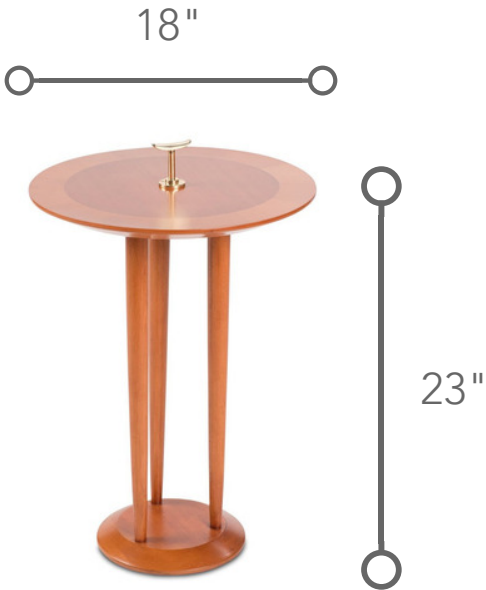

617-684-5936
help@dowel.furniture
www.dowelfurniturecompany.com

Material

Maple Frame, brass handle

Dimensions

Overall Dims: 18W x 23H

Fabric and Finish

6 finish options (see below)

Danvers Snack Table

**DUNCAN
HUGHES**
for
DOWEL

A supporting actor that somehow steals the show. Just the right size to place a few plates of your favorite Hors d'Oeuvres or bowls of snacks, and then move it around the room using the brilliant brass finial in the center. Petite, yet exquisite in appearance, increasing the glamour of any room.