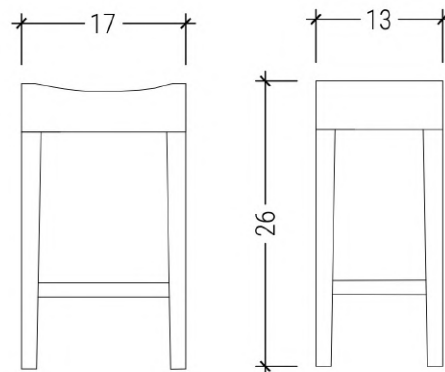

COCKTAIL STOOL

COUNTER

DIMENSIONS

17" W • 13" D • 26" H • 26" SH

RETAIL PRICE

\$1,000.00

FINISHES

OR PAINTED A COLOR OF YOUR CHOICE

- INCREDIBLE WHITE
- MINDFUL GRAY
- GRAYS HARBOR
- BUNLEHOUSE BLUE
- PEPPERY
- NATURAL OAK
- CERUSED OAK

COM / COL REQUIRED

FABRIC - 1.5 YDS
LEATHER - 27 SF

LEAD TIME

8-10 WEEKS

DOWEL