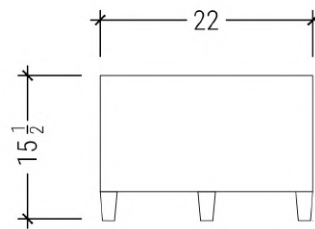

CASABLANCA OTTOMAN

DIMENSIONS

22" W • 22" D • 15.5" H

RETAIL PRICE

\$950.00

FINISHES

OR PAINTED A COLOR OF YOUR CHOICE

- INCREDIBLE WHITE
- MINDFUL GRAY
- GRAYS HARBOR
- BUNGLEHOUSE BLUE
- PEPPERY
- NATURAL OAK
- CERUSED OAK

COM / COL REQUIRED

FABRIC - 3 YDS
LEATHER - 54 SF

LEAD TIME

8-10 WEEKS

DOWEL