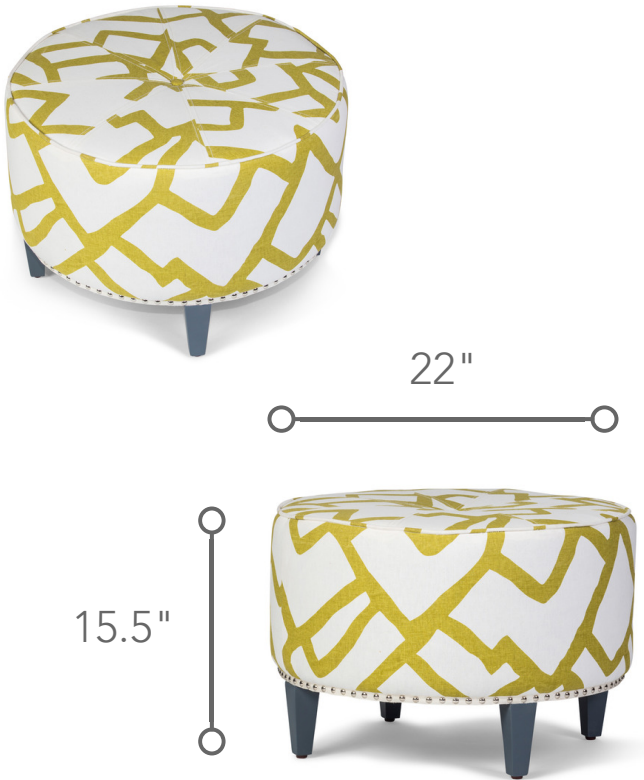

617-684-5936
help@dowel.furniture
www.dowelfurniturecompany.com

Material

Maple / Oak Frame

Dimensions

Overall Dims: 22 Diameter x 15.5H
Seat Dims: 22W x 22D x 15.5H
* can be ordered in a custom width or height

Fabric and Finish

7 finish options (see below)
Over 60 fabric options offered
COM: 2 yds for solids
Fabric protection: included on graded fabrics

Casablanca Ottoman

An upholstered counter stool that fits a modern kitchen, beautifully updated to fit an open-plan space while retaining hints of Old World timelessness