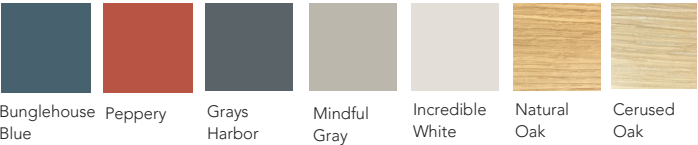

617-684-5936
help@dowel.furniture
www.dowelfurniturecompany.com

Material

Maple / Oak Frame

Dimensions

Overall Dims: 22 Diameter x 15.5H
Seat Dims: 22W x 22D x 15.5H
* can be ordered in a custom width or height

Fabric and Finish

7 finish options (see below)
Over 60 fabric options offered
COM: 2 yds for solids
Fabric protection: included on graded fabrics

Casablanca Ottoman

An upholstered counter stool that fits a modern kitchen, beautifully updated to fit an open-plan space while retaining hints of Old World timelessness