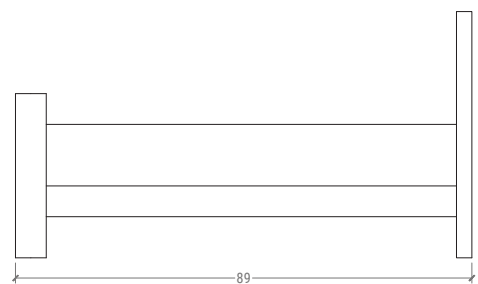

JOSH GREENE FOR DOWEL

CANYON BED

QUEEN

DIMENSIONS

68" W • 89" D • 48" H

RETAIL PRICE

\$4,500

OAK FINISHES

OR PAINTED A COLOR OF YOUR CHOICE

-  WHITEWASH
-  CERUSED
-  BROWN
-  ZEBRA
-  GREY
-  EBONY

LEAD TIME

8-10 WEEKS

DOWEL