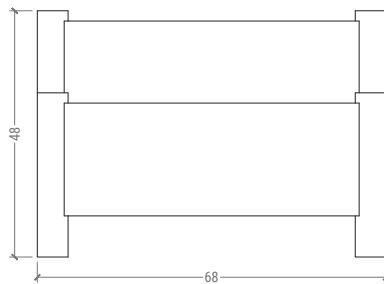

JOSH GREENE FOR DOWEL

CANYON BED

QUEEN

DIMENSIONS

68" W • 89" D • 48" H

RETAIL PRICE

\$4,500

OAK FINISHES

OR PAINTED A COLOR OF YOUR CHOICE

-  WHITEWASH
-  CERUSED
-  BROWN
-  ZEBRA
-  GREY
-  EBONY

LEAD TIME

8-10 WEEKS

DOWEL