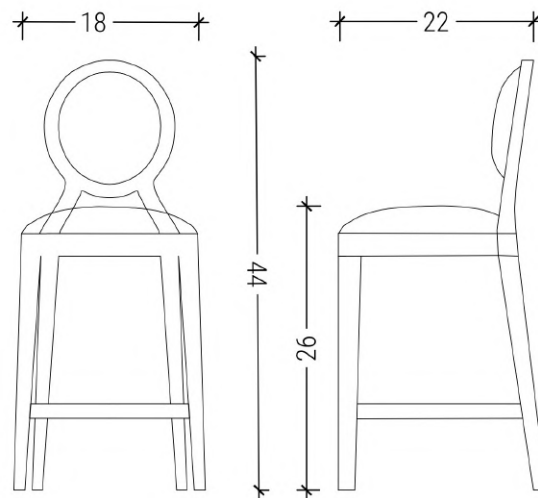

COM / COL REQUIRED

FABRIC - 2 YDS
LEATHER - 36 SF

LEAD TIME

8-10 WEEKS

DOWEL