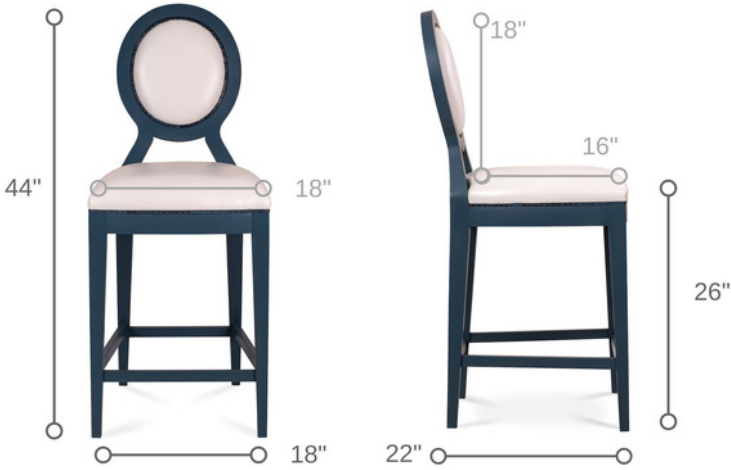

617-684-5936
help@dowel.furniture
www.dowelfurniturecompany.com

Material

Maple / Oak Frame

Dimensions

Overall Dims: 18W x 22D x 44H
Seat Dims: 18W x 16D x 26H

Fabric and Finish

7 finish options (see below)
Over 60 fabric options offered
COM: 2 yds for solids
Fabric protection: included on graded fabrics

Bastille Counter Stool

An upholstered counter stool that fits a modern kitchen, beautifully updated to fit an open-plan space while retaining hints of Old World timelessness

Shipping

Order Value	Freight Cost
\$0 - \$2,000:	\$199
\$2,001 - \$3,000:	\$299
\$3,001 - \$9,999:	\$350
over \$10,000:	quote per order