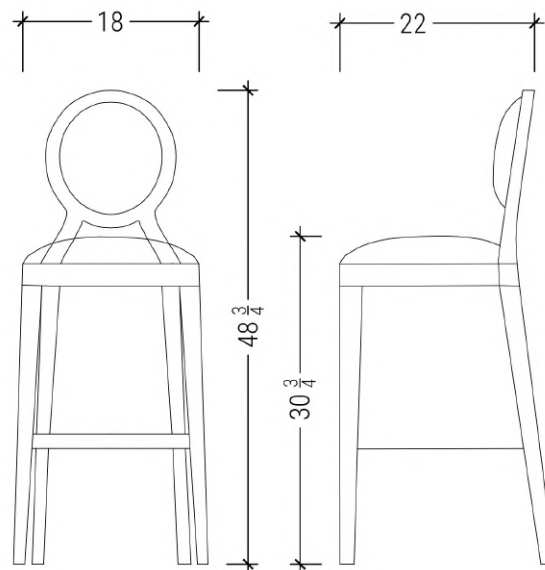

BASTILLE STOOL

BAR

DIMENSIONS

18" W • 22" D • 48.75" H • 30.75" SH

RETAIL PRICE

\$1,300.00

FINISHES

OR PAINTED A COLOR OF YOUR CHOICE

- INCREDIBLE WHITE
- MINDFUL GRAY
- GRAYS HARBOR
- BUNGLEHOUSE BLUE
- PEPPERY
- NATURAL OAK
- CERUSED OAK

COM / COL REQUIRED

FABRIC - 2 YDS
LEATHER - 36 SF

LEAD TIME

8-10 WEEKS

DOWEL