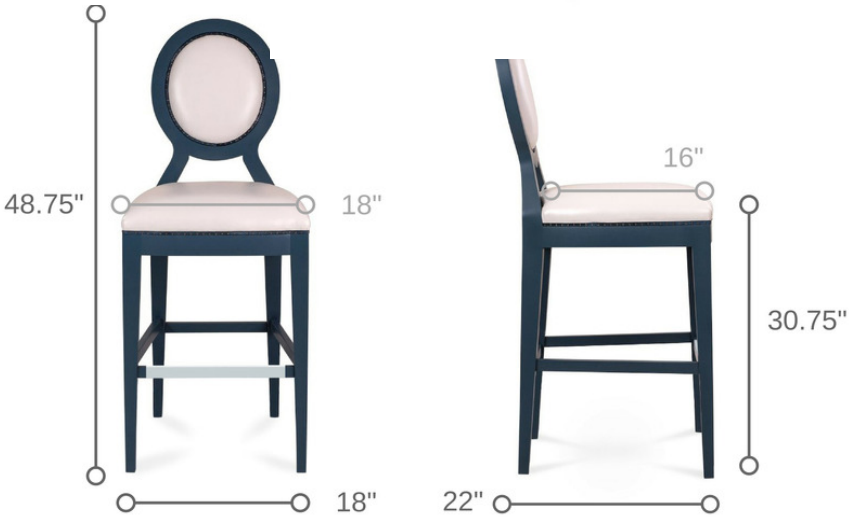

### Dimensions

Overall Dims: 18W x 22D x 48.75H  
Seat Dims: 18W x 16D x 30.75H

## Bastille Bar Stool

An upholstered counter stool that fits a modern kitchen, beautifully updated to fit an open-plan space while retaining hints of Old World timelessness