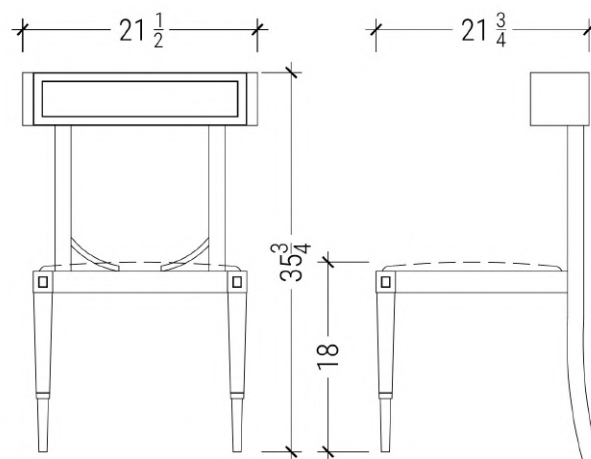

Mally Skok for DOWEL

AEGEAN KLISMOS CHAIR

BRASS INLAY

DIMENSIONS

21.5" W • 21.75" D • 35.75" H • 18" SH

RETAIL PRICE

\$1,050.00

OAK FINISHES

OR PAINTED A COLOR OF YOUR CHOICE

COM / COL REQUIRED

FABRIC - 1 YDS
LEATHER - 18 SF

LEAD TIME

8-10 WEEKS

DOWEL

HELP@DOWELFURNITURE | 917 • 979 • 9298 | WWW.DOWELFURNITURECOMPANY.COM