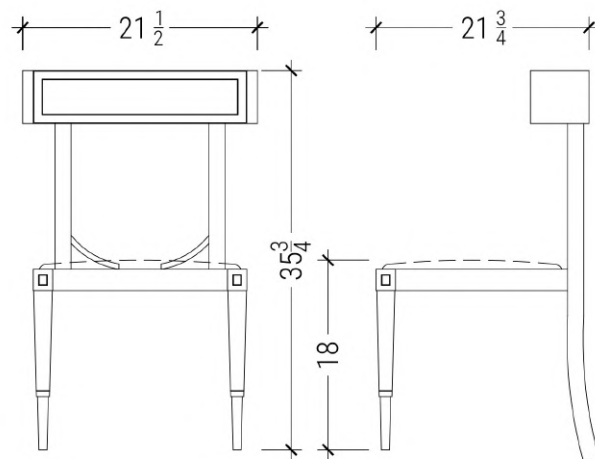

Mally Skok for DOWEL

AEGEAN KLISMOS CHAIR

DIMENSIONS

21.5" W • 21.75" D • 35.75" H • 18" SH

RETAIL PRICE

\$900.00

OAK FINISHES

OR PAINTED A COLOR OF YOUR CHOICE

COM / COL REQUIRED

FABRIC - 1 YDS
LEATHER - 18 SF

LEAD TIME

8-10 WEEKS

DOWEL

HELP@DOWELFURNITURE | 917 • 979 • 9298 | WWW.DOWELFURNITURECOMPANY.COM