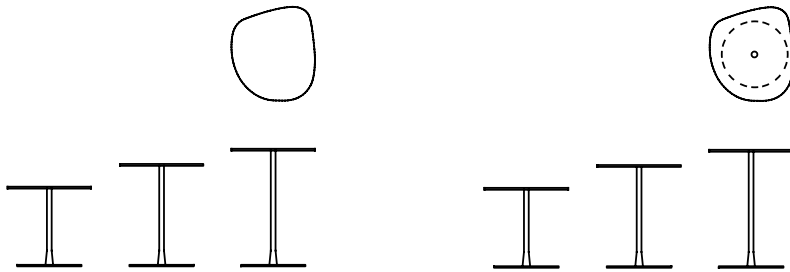

## Available models

Mixit: Small table with layered or painted laminate top. Steel tube and base, painted in the same colour as the top. Available with ceramic tops mm 6 too, suitable also for outdoor.

Mixit Glass: Small table with tube and base of lacquered steel or with the exclusive Desalto's finishes. Toughened glass top mm 10.

Mixit

height  
42 - 54 - 62 cm

measures  
44 x 49 cm

Mixit glass

height  
42 - 54 - 62 cm

measures  
44 x 49 cm