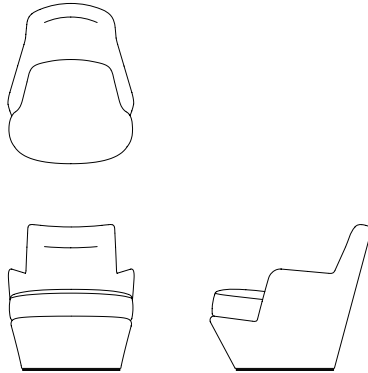

Lo Turn

Lo Turn LTR100
W 70cm D 87cm H 75cm / W 27½" D 34¼" H 29½"

Base options - Swivel base with or without self return

**BEN
SEN**

Lo Turn is a low back swivel armchair that swivels smoothly through 360°. Its inviting open arms are combined with soft down seat, and a trim appearance. Available with or without self-return mechanism.

The combination of an internal steel frame, injection molded cold foam and a soft down seat make for an inviting and comfortable chair with a tailored appearance. All fabric covers are attached by Velcro and are removable for easy cleaning or replacement.