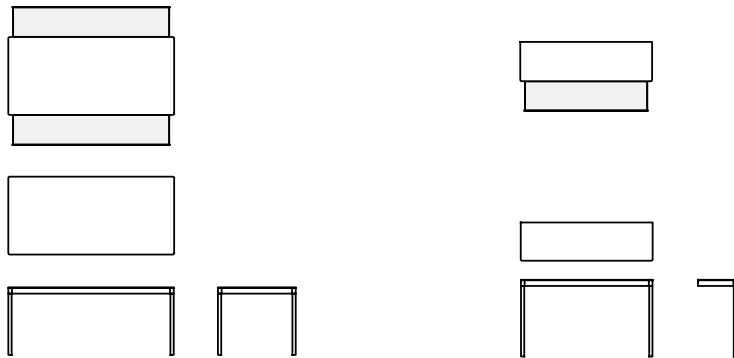

Icaro 015

Caronni + Bonanomi · 2015

Revisiting of an historical Desalto product, Icaro 015 has a more contemporary, simpler look. A range of tables, low tables and console which include pull-out drawers, practical elements that take nothing away from the design's unfussy beauty.

Available models

Tables, small tables and consoles with steel frame and drawers, tops in toughened glass 8 mm or ceramic 6 mm. Drawers on full extension ball bearing slides. Drawers storage accessories in washable black neoprene (optional).

Icaro 015

height
74 cm

measures
85 x 140 cm
85 x 180 cm
100 x 180 cm
140 x 140 cm

Icaro 015

height
84 cm

measures
42 x 140 cm

Finishing

Structure