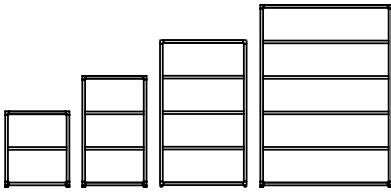

Available models

Bookcase system with steel tubular structure, die-cast aluminium joints and folded shelves of metal sheet. The modules are available with steel adjustable feet. Storage units with tops opening of lacquered MDF.

Helsinki system

height
82 - 121 - 160 - 198 cm

shelves width
70 - 100 - 150 cm

depth
36 cm

Helsinki system

height
36 cm

shelves width
64 - 94 cm

depth
41 cm