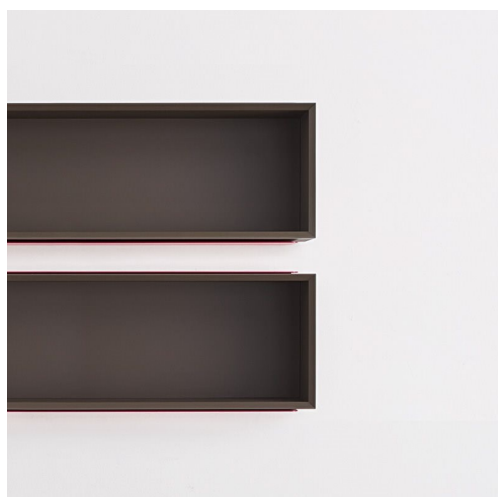

Double Me

Arik Levy · 2017

A particular range of bookcases which explores transformation and the roles of geometry and movement, combining different materials and colours to create an always-unique object with an inherent, surprising touch.

Available models

Shelves system in lacquered steel, with MDF sliding container. Available also with mirror back. The colours of shelf and container can be freely combined together. The container runs with a system of ball bearings patented by Desalto.

Double me

Height 39 cm
Depth 31 cm
Width 138 cm
Total size 233 cm

Double me

Height 27 cm
Depth 26 cm
Width 138 cm
Total size 233 cm

Double me

Height 39 cm
Depth 31 cm
Width 98 cm
Total size 153 cm

Double me

Height 27 cm
Depth 26 cm
Width 98 cm
Total size 153 cm

Finishing

Shelf

Lacquers

A66
LACCATO
FERRO
GREZZO

B22
MARRONE
BUNGEE

B42
GRAFITE

B62
BIANCO
OPACO