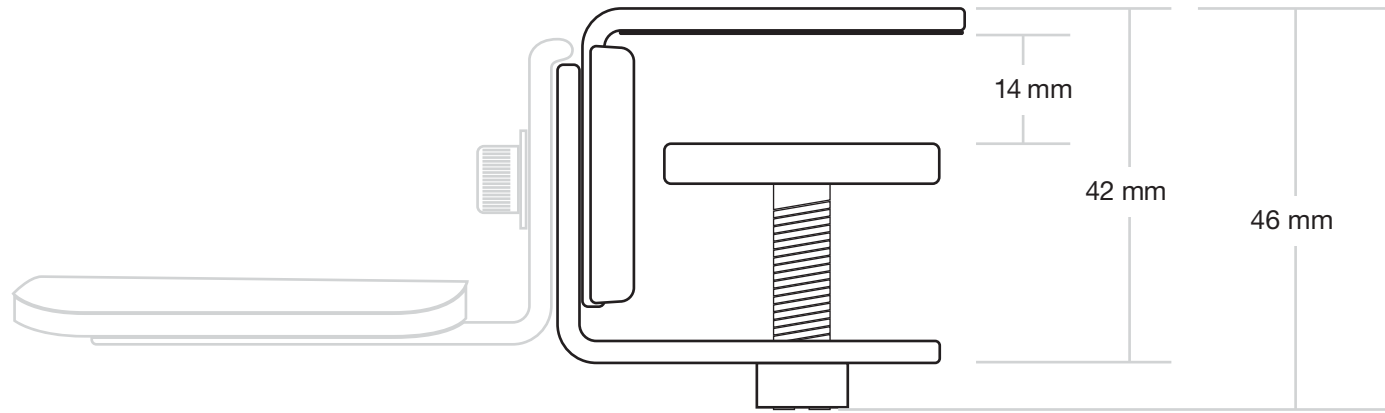

1 Clamp Sizes

MINIMUM CLAMP SIZE

MAXIMUM CLAMP SIZE

BRAINWAVZ
HENGJA

BRAINWAVZ (Hong Kong) Unit B, 4/F Jumbo Industrial Building 189 Wai Yip Street, Kwun Tong, Hong Kong
support : help@yourbrainwavz.com

QUICK GUIDE CLAMP MIN and MAX SIZES