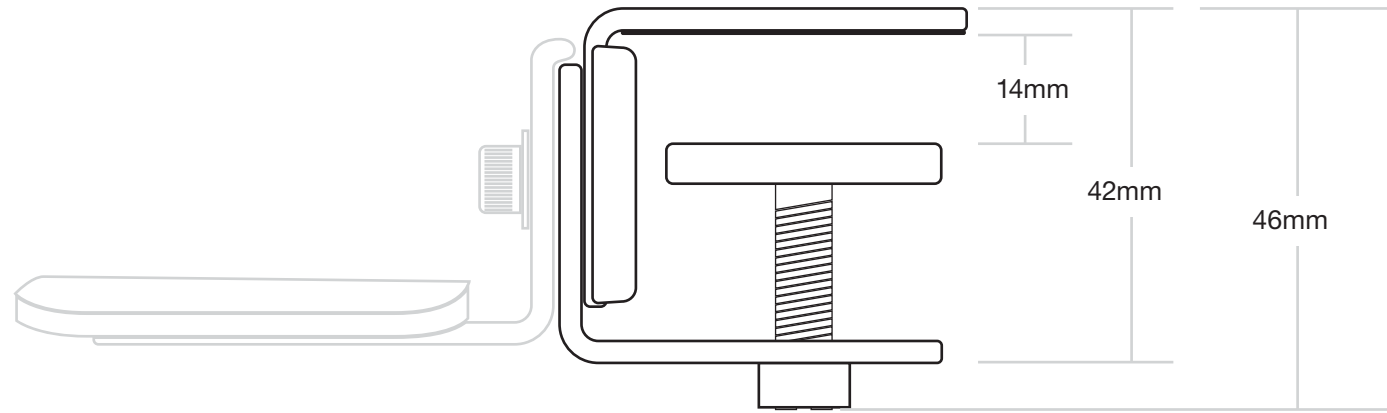

1 Clamp Sizes

MINIMUM CLAMP SIZE

MAXIMUM CLAMP SIZE

BRAINWAVZ
HENGJA

BRAINWAVZ (Hong Kong) Unit B, 4/F Jumbo Industrial Building 189 Wai Yip Street, Kwun Tong, Hong Kong
support : help@yourbrainwavz.com

QUICK GUIDE CLAMP MIN and MAX SIZES