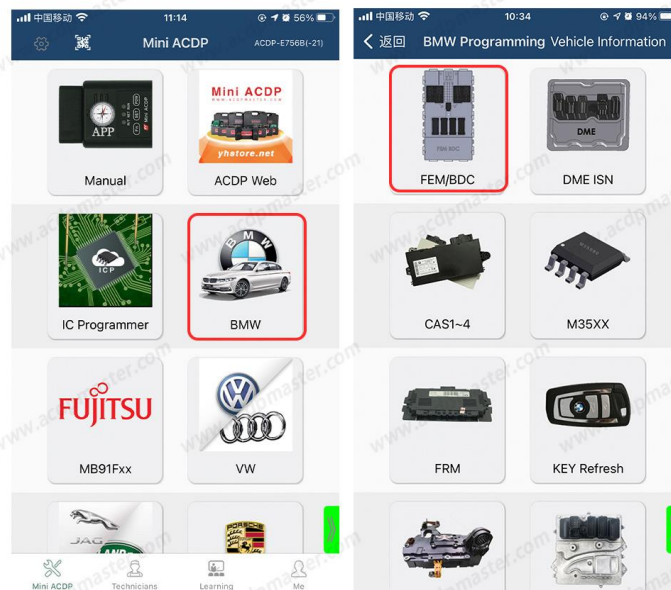

Yanhua ACDP Module 31 with License A501 For BMW F Chassis BDC IMMO via OBD

《 OBD CAN method 》

ACDP

ACDP-2

《 OBD DoIP method 》

APP Operation Interface

APP operation interface : OBD DoIP method

https://cdn.shopify.com/s/files/1/0951/0596/files/APP_Operation_Interface.pdf?v=1698700604

5

6

7

OBD DoIP method

1

2

3

4