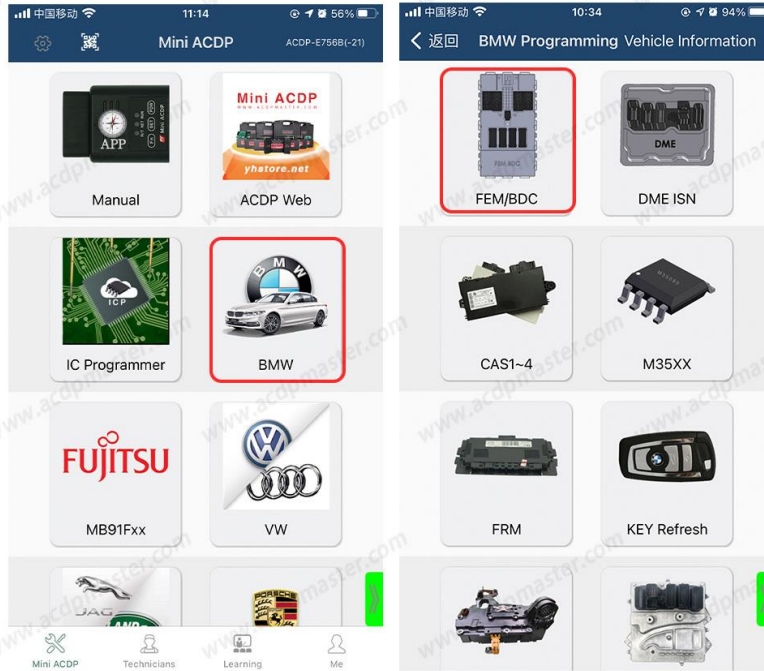

Yanhua ACDP Module 31 with License A501 For BMW F Chassis BDC IMMO via OBD

《 OBD CAN method 》

ACDP

ACDP-2

《 OBD DoIP method 》

APP Operation Interface

APP operation interface : OBD DoIP method

https://cdn.shopify.com/s/files/1/0951/0596/files/APP_Operation_Interface.pdf?v=1698700604

5

6

7

OBD DoIP method

1

2

3

4