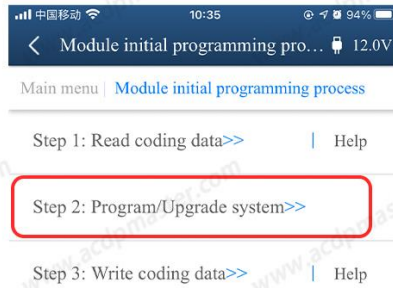

https://cdn.shopify.com/s/files/1/0951/0596/files/APP_Operation_Interface.pdf?v=1698700604

5

6

7