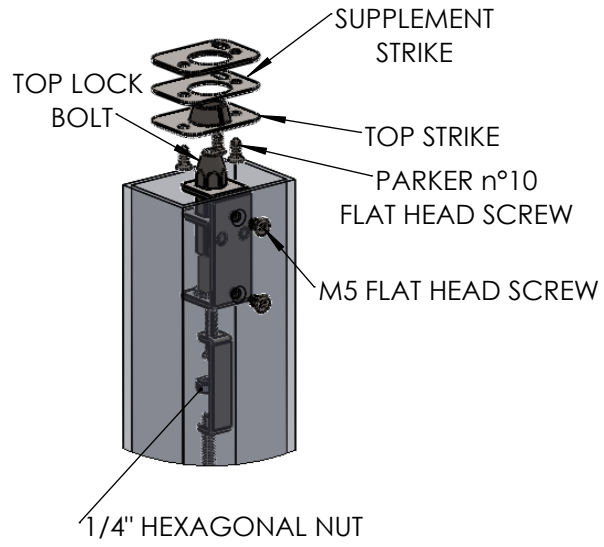

### (EXPLODED DIAGRAM)

#### MAIN CODES:

- T512-01 FLUSHBOLT 2 POINTS BLACK MATE
- T512-04 FLUSHBOLT 2 POINTS GREY
- T512-06 FLUSHBOLT 2 POINTS WHITE
- T512-12 FLUSHBOLT 2 POINTS DARK BRONZE
- T352E00 EXTENSION ROD FOR UP TO 120" HEIGHT DOORS

SILENCER SPIDER

CENTRAL MECHANISM

SILENCER SPIDER

1/4" THREADED TOP ROD (FOR 96" HEIGHT DOORS)

WASHER INDICATOR (IN DIFFERENT FINISH)

M5 FLAT HEAD SCREW

KNOB (IN DIFFERENT FINISH)

W5/32" FLAT HEAD SCREW

1/4" THREADED TOP ROD (FOR 40" STANDARD HEIGHT INSTALLATION )

1/4" HEXAGONAL NUT