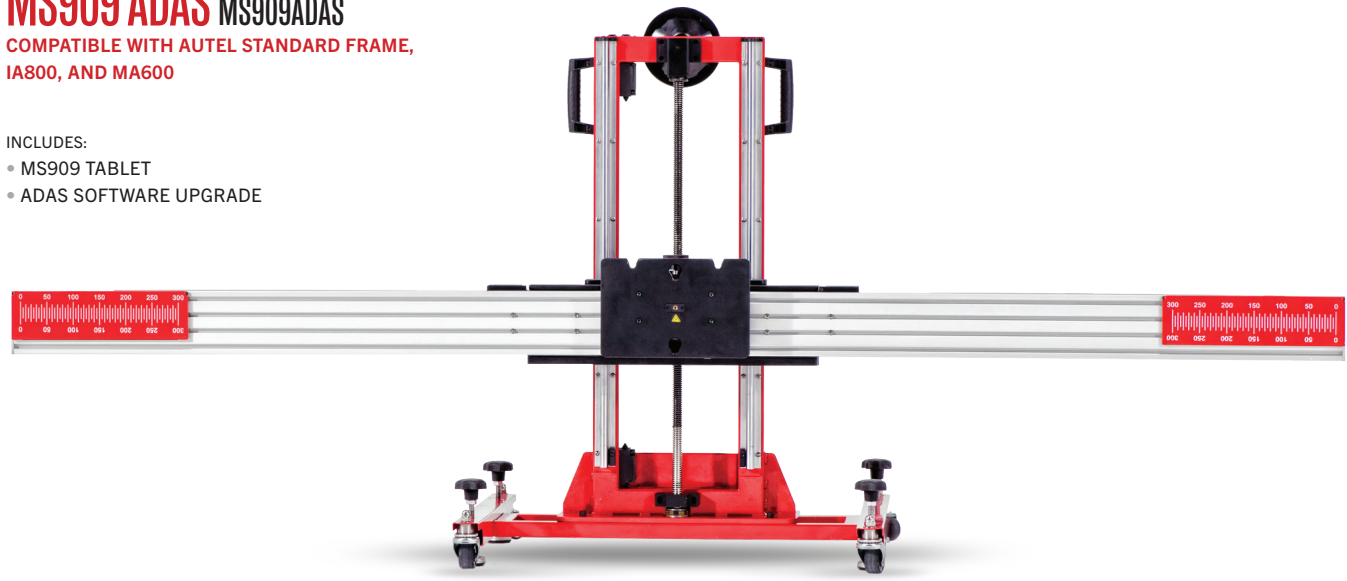

# ADAS EXPANSION PACKAGE

ADVANCED DRIVER ASSISTANCE SYSTEM

## MS909 ADAS PART NO: MS909ADAS

COMPATIBLE WITH AUTEL STANDARD FRAME, IA800, AND MA600

INCLUDES:

- MS909 TABLET
- ADAS SOFTWARE UPGRADE

MS909 TABLET

ADAS SOFTWARE UPDATE

SUPPORT: 1.855.288.3587  
 EMAIL: USSUPPORT@AUTEL.COM | WEB: AUTEL.COM  
 VIEW MARKETING MATERIAL: ISSUU.COM/AUTEL2  
 FOLLOW US @AUTELTOOLS