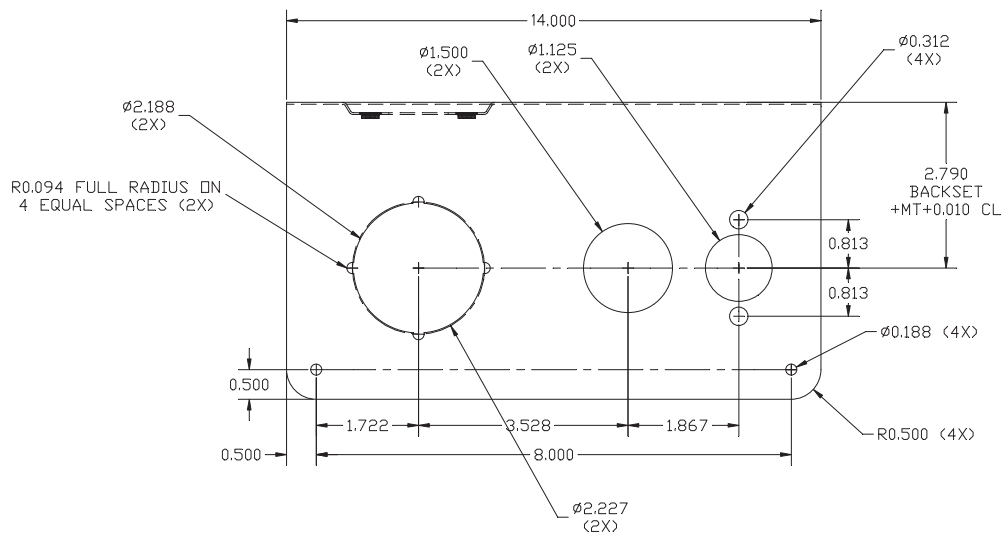

GRAIN
DIRECTION

EMBOSS AS SHOWN
EMBOSS TOOL

PRO-LOK[®]

655 North Hariton Street • Orange, CA • 92868
714.633.0681 / PRO-LOK.COM

Item: **EWP-661**