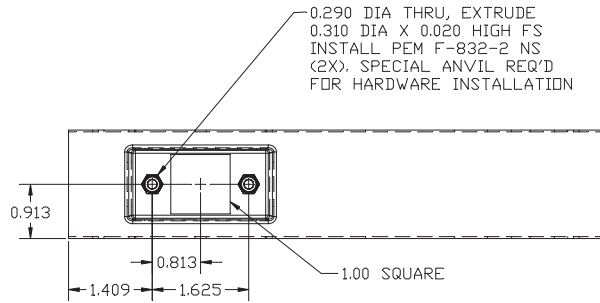

GRAIN
DIRECTION

EMBOSS AS SHOWN
EMBOSS TOOL

PRO-LOK[®]

655 North Hariton Street • Orange, CA • 92868
714.633.0681 / PRO-LOK.COM

Item: **EWP-661**