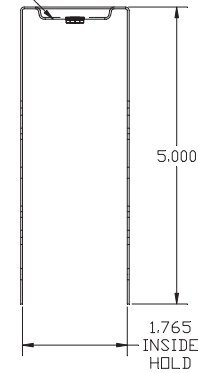

GRAIN
DIRECTION

EMBOSS AS SHOWN
EMBOSS TOOL

PRO-LOK[®]

655 North Hariton Street • Orange, CA • 92868
714.633.0681 / PRO-LOK.COM

Item: **EWP-661**