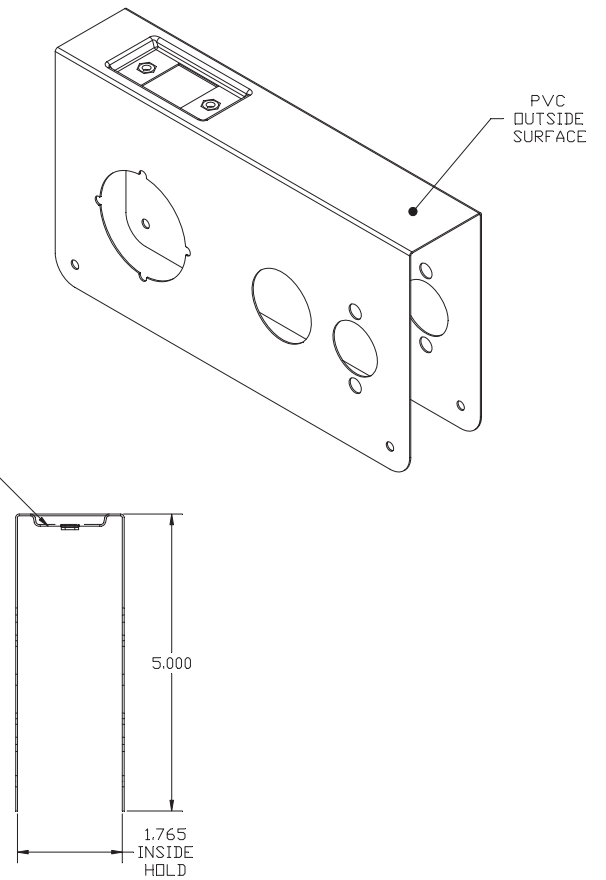

EMBOSS AS SHOWN
EMBOSS TOOL

PRO-LOK®

655 North Hariton Street • Orange, CA • 92868

714.633.0681 / PRO-LOK.COM

Item: **EWP-660**