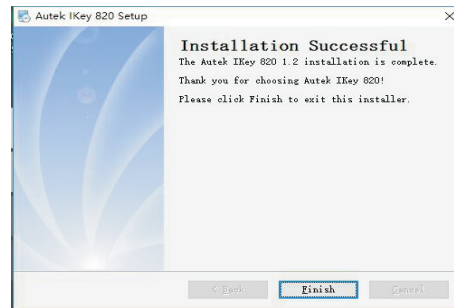

Software Update

Four steps for online software update, easy and simple

Login www.autektools.com or input the link <http://www.autektools.com/driverUIsetup.html>

Download IKEY820 Update Tool for Installation
Follow the instructions step by step accordingly