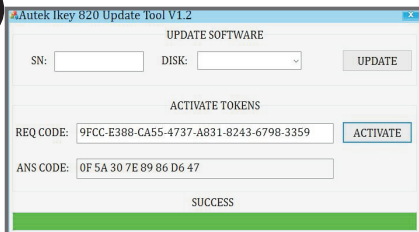

Software Update

Four steps for online software update, easy and simple

Login www.autektools.com or input the link <http://www.autektools.com/driverUIsetup.html>

Download IKEY820 Update Tool for Installation
Follow the instructions step by step accordingly

Input the serial number and click the update

1 2
4 3

Connect the PC and the IFIX main unit with the
USB cable before software update

How to Activate the token?

1

2

3

6