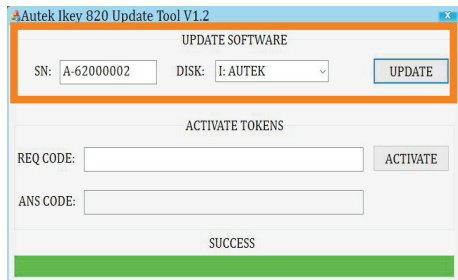

Software Update

Four steps for online software update, easy and simple

Login www.autektools.com or input the link <http://www.autektools.com/driverUIsetup.html>

Download IKEY820 Update Tool for Installation
Follow the instructions step by step accordingly

Input the serial number and click the update

1 2
4 3

Connect the PC and the IFIX main unit with the
USB cable before software update

How to Activate the token?

1

2

3

6