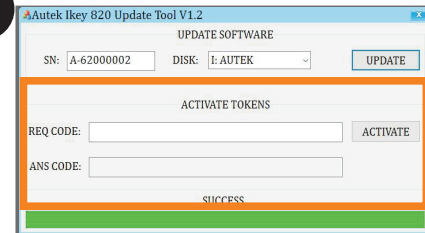

Software Update

Four steps for online software update, easy and simple

Login www.autektools.com or input the link <http://www.autektools.com/driverUIsetup.html>

Download IKEY820 Update Tool for Installation
Follow the instructions step by step accordingly

Input the serial number and click the update

1 2
4 3

Connect the PC and the IFIX main unit with the
USB cable before software update

How to Activate the token?

1

2

3

6