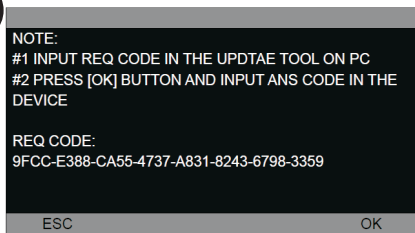

Software Update

Four steps for online software update, easy and simple

Login www.autektools.com or input the link <http://www.autektools.com/driverUIsetup.html>

Download IKEY820 Update Tool for Installation
Follow the instructions step by step accordingly

Input the serial number and click the update

1 2
4 3

Connect the PC and the IFIX main unit with the
USB cable before software update

How to Activate the token?

1

2

3

6