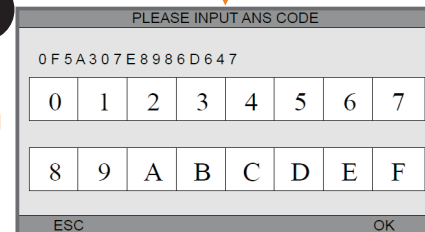

How to Activate the token?

1

2

3

6

5

4

7

8

9