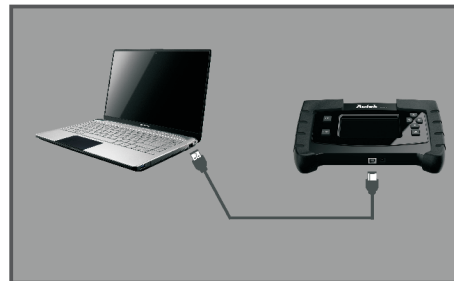

Connect the PC and the IFIX main unit with the
USB cable before software update