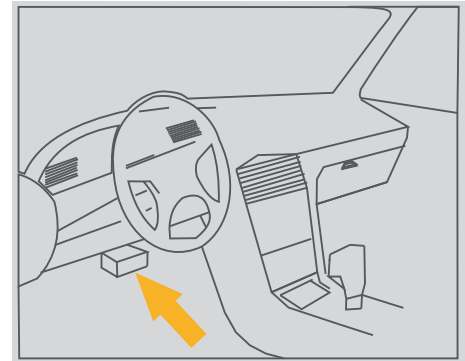

Connections

Locate vehicle's DLC socket; it provides standard 16 pins and is generally located on the driver's side, about 12 inch away from the center of dashboard.

If DLC is not equipped under dashboard, an label indicating its position will be given.

In case no DLC is found, please refer to Automobile Repair Manual.

Note: Remember to remove the diagnostic connector from the DLC if it keeps unattended.

Plug one end of the diagnostic cable into the DB connector and the other end into the vehicle's DLC.

For vehicles with non-16PIN DLC, please choose the desired connector