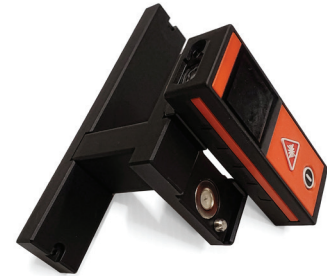

# ADAS

ADVANCED DRIVER ASSISTANCE SYSTEM  
**CALIBRATION**

Front Wheel Targets (L&R)  
AUTEL-CSC0500-05

Digital Tape Measure (3x)  
AUTEL-CSC0500-05

Center Digital Tape Measure Bracket  
AUTEL-CSC0500-05

Digital Tape Measure Crossbar Brackets (2x)  
AUTEL-CSC0500-05

Placement Boards (2x)  
AUTEL-CSC0500-05

COMPATIBLE  
WITH THE AUTEL  
STANDARD  
FRAME

## Part# DIGITALADAS

Frame Distance Measuring Upgrade for Standard Frame

**FASTER  
& MORE  
ACCURATE  
FRAME  
PLACEMENT**

**Digital Tape Measure Crossbar Brackets** - Holds digital tape measure for faster & more accurate frame placement