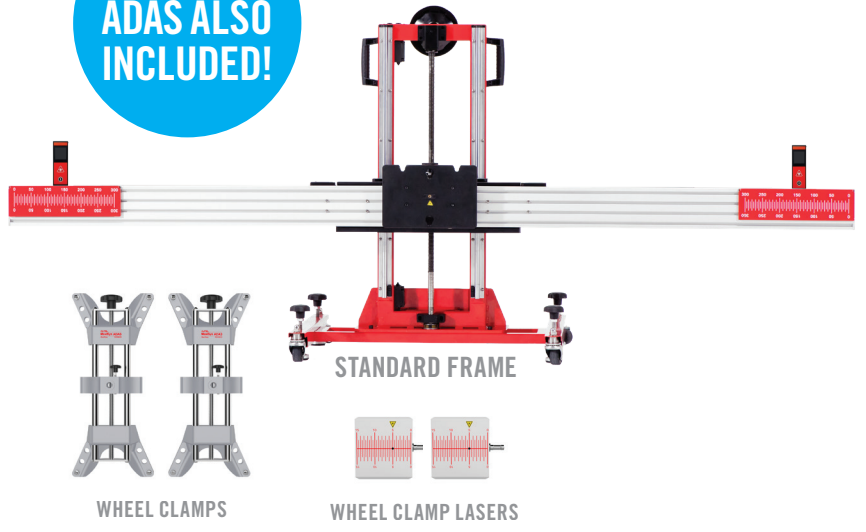

AUTEL® MaxiSYS

COMMERCIAL VEHICLE

ADAS LDW CALIBRATIONS

PERFORM STATIONARY CALIBRATIONS ON LIGHT DUTY VEHICLES, CLASS 1-3

PART NO: CVALDW

CV ADAS LDW

INCLUDES STANDARD FRAME, PARTS AND TARGETS

LANE DEPARTURE WARNING 

DIGITAL ADAS ALSO INCLUDED!

PART NO: CVALDWT

CV ADAS LDW T

INCLUDES STANDARD FRAME, PARTS, TARGETS PLUS MS909CV
ADAS SOFTWARE INCLUDED WITH MS909CV

Upgraded Hardware
Intelligent Diagnostics
Battery Analysis
ADAS Calibration