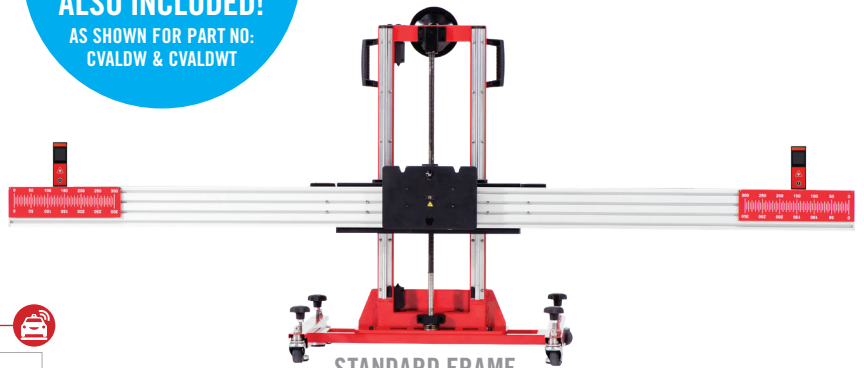

AUTEL® MaxiSYS

COMMERCIAL VEHICLE

ADAS ALL SYSTEMS CALIBRATIONS

PERFORM STATIONARY CALIBRATIONS ON LIGHT DUTY VEHICLES, CLASS 1-3

PART NO: CVAAS

CV ADAS ALL SYSTEMS

INCLUDES STANDARD FRAME, PARTS AND TARGETS

ADAPTIVE CRUISE CONTROL

DIGITAL ADAS & ALL TARGETS FROM CV ADAS LDW ALSO INCLUDED!
AS SHOWN FOR PART NO: CVALDW & CVALDWT

STANDARD FRAME

BLIND SPOT DETECTION

AROUND VIEW MONITORING

REAR COLLISION WARNING

PART NO: CVAAST