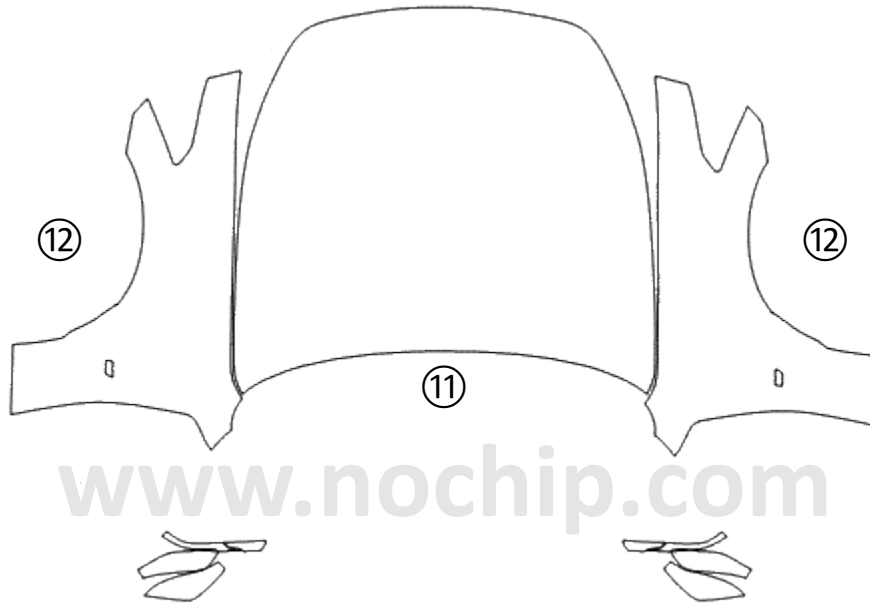

① HOOD	⑤ LIGHTS	⑨ ROCKER PANEL	⑬ LEFT SIDE	⑰
② FENDER	⑥ CAB TOP	⑩ REAR BUMPER	⑭ RIGHT SIDE	⑱
③ MIRROR	⑦ A-PILLARS	⑪ FULL HOOD	⑮ TRUNK LID	⑲
④ BUMPER	⑧ TRUNK LEDGE	⑫ FULL FENDER	⑯ FULL ROOF	⑳

BASIC HOOD KIT

INFINITI Q70 2015 - PRESENT

DATE:	
DESIGNER:	
REVISION:	00

Installed by:

Notes on back:

① HOOD	⑤ LIGHTS	⑨ ROCKER PANEL	⑬ LEFT SIDE	⑰
② FENDER	⑥ CAB TOP	⑩ REAR BUMPER	⑭ RIGHT SIDE	⑱
③ MIRROR	⑦ A-PILLARS	⑪ FULL HOOD	⑮ TRUNK LID	⑲
④ BUMPER	⑧ TRUNK LEDGE	⑫ FULL FENDER	⑯ FULL ROOF	⑳