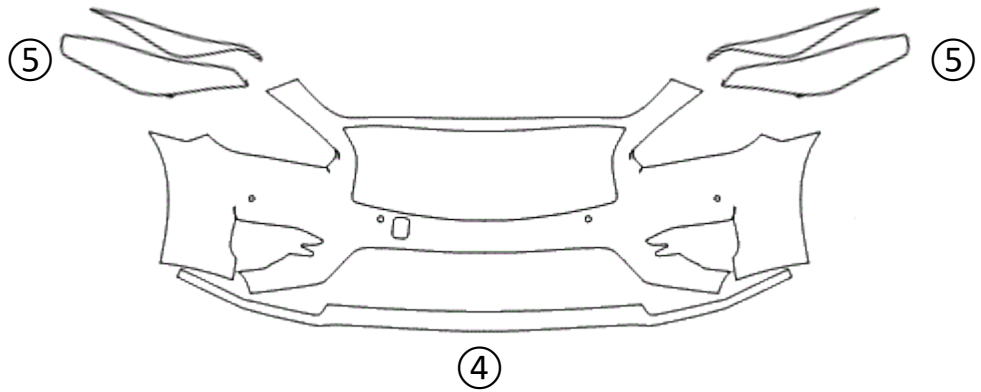

① HOOD	⑤ LIGHTS	⑨ ROCKER PANEL	⑬ LEFT SIDE	⑰
② FENDER	⑥ CAB TOP	⑩ REAR BUMPER	⑭ RIGHT SIDE	⑱
③ MIRROR	⑦ A-PILLARS	⑪ FULL HOOD	⑮ TRUNK LID	⑲
④ BUMPER	⑧ TRUNK LEDGE	⑫ FULL FENDER	⑯ FULL ROOF	⑳

BASIC HOOD KIT

INFINITI Q70 2015 - PRESENT

DATE:	
DESIGNER:	
REVISION:	00

Installed by:

Notes on back:

① HOOD	⑤ LIGHTS	⑨ ROCKER PANEL	⑬ LEFT SIDE	⑰
② FENDER	⑥ CAB TOP	⑩ REAR BUMPER	⑭ RIGHT SIDE	⑱
③ MIRROR	⑦ A-PILLARS	⑪ FULL HOOD	⑮ TRUNK LID	⑲
④ BUMPER	⑧ TRUNK LEDGE	⑫ FULL FENDER	⑯ FULL ROOF	⑳