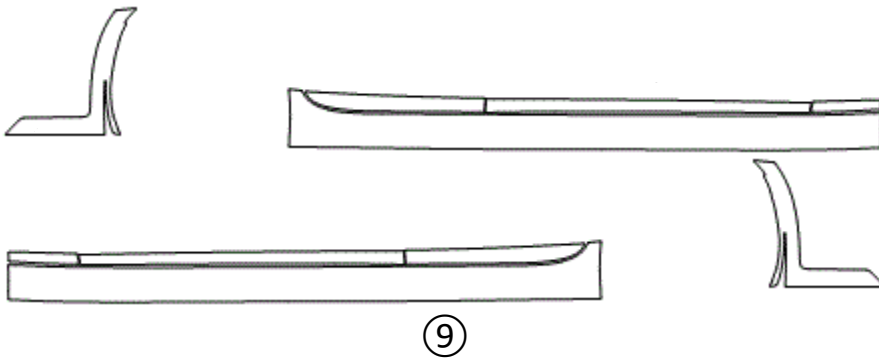

① HOOD	⑤ LIGHTS	⑨ ROCKER PANEL	⑬ LEFT SIDE	⑰
② FENDER	⑥ CAB TOP	⑩ REAR BUMPER	⑭ RIGHT SIDE	⑱
③ MIRROR	⑦ A-PILLARS	⑪ FULL HOOD	⑮ TRUNK LID	⑲
④ BUMPER	⑧ TRUNK LEDGE	⑫ FULL FENDER	⑯ FULL ROOF	⑳

BASIC HOOD KIT

INFINITI Q70 2015 - PRESENT

DATE:	
DESIGNER:	
REVISION:	00

Installed by:

Notes on back:

① HOOD	⑤ LIGHTS	⑨ ROCKER PANEL	⑬ LEFT SIDE	⑰
② FENDER	⑥ CAB TOP	⑩ REAR BUMPER	⑭ RIGHT SIDE	⑱
③ MIRROR	⑦ A-PILLARS	⑪ FULL HOOD	⑮ TRUNK LID	⑲
④ BUMPER	⑧ TRUNK LEDGE	⑫ FULL FENDER	⑯ FULL ROOF	⑳