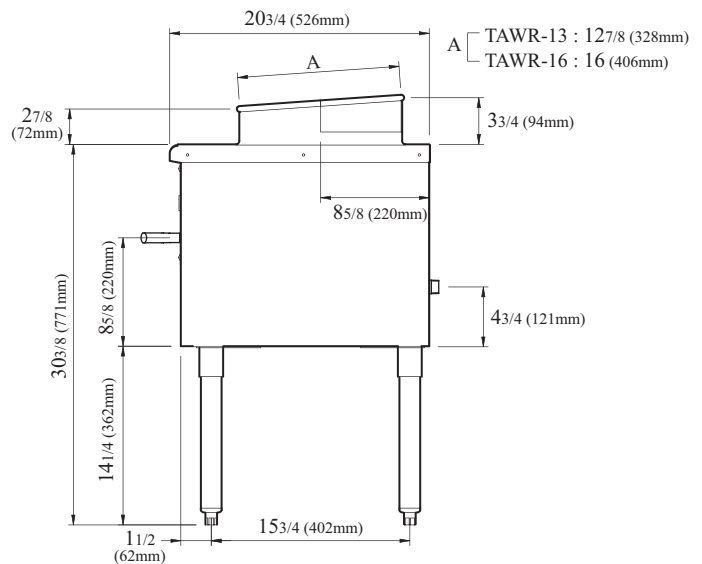

SIDE VIEW

Ver.201401

- Turbo Air : 800-627-0032 ■ GK : 800-500-3519
- Warranty : 800-381-7770 ■ AC : 888-900-1002

REFRIGERATOR MANUFACTURER
Turbo air

GERMAN KNIFE

RADIANCE

GREEN WORLD

AIR CONDITIONER MANUFACTURER
Turbo air