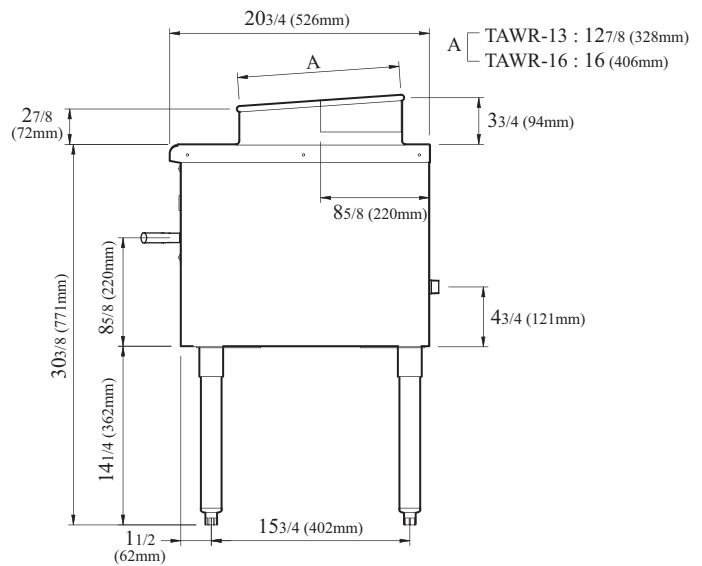

Heavy Duty Wok Ranges

Model : TAWR-

GAS DATA	TAWR-13	TAWR-13-JB	TAWR-16	TAWR-16-JB
Gas Type	NAT/LP Convertible	NAT/LP Convertible	NAT/LP Convertible	NAT/LP Convertible
Gas Connection	3/4"	3/4"	3/4"	3/4"
Regulator	3/4"	3/4"	3/4"	3/4"
Gas Pressure	NAT : 5W.C" / LP : 10W.C"			
Clearance	NON-COMBUSTIBLE : 0" / COMBUSTIBLE : 17"			
SHIPPING DATA				
Class	85	85	85	85
Length (in.)	17⁷/₈ (455mm)	17⁷/₈ (455mm)	17⁷/₈ (455mm)	17⁷/₈ (455mm)
Depth (in.)*	20³/₄ (526mm)	20³/₄ (526mm)	20³/₄ (526mm)	20³/₄ (526mm)
Height (in.)	34¹/₈ (867mm)	34¹/₈ (867mm)	34¹/₈ (867mm)	34¹/₈ (867mm)
Shipping Weight (lbs.)	130	130	125	125

Design and specifications subject to change without notice.

Actual shipping weight may differ due to extra packing materials for product protection.

* Depth does not include 3/4" for rear gas connection and on-off knob.

■ WARRANTY : 1 Year Parts and Labor Warranty

(unit : inch) **PLAN VIEW**

Ver.201401

- Turbo Air : 800-627-0032 ■ GK : 800-500-3519
- Warranty : 800-381-7770 ■ AC : 888-900-1002

TURBO AIR REFRIGERATOR MANUFACTURER

GERMAN KNIFE

RADIANCE

GREEN WORLD

TURBO AIR AIR CONDITIONER MANUFACTURER