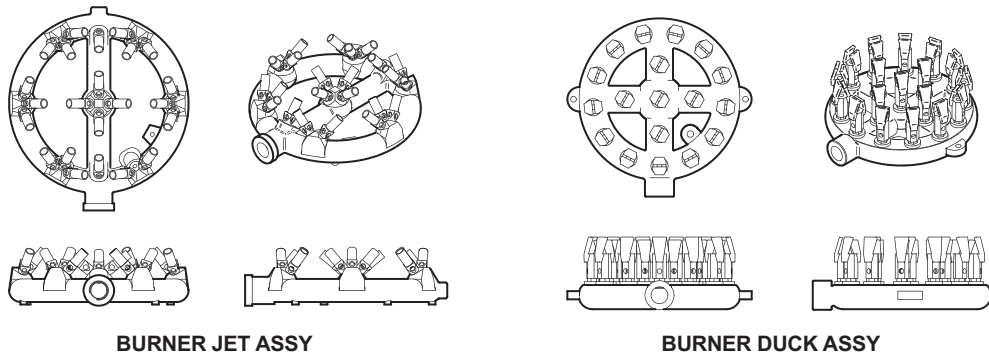

Heavy Duty Wok Ranges

Model : TAWR-

GAS DATA	TAWR-13	TAWR-13-JB	TAWR-16	TAWR-16-JB
Gas Type	NAT/LP Convertible	NAT/LP Convertible	NAT/LP Convertible	NAT/LP Convertible
Gas Connection	3/4"	3/4"	3/4"	3/4"
Regulator	3/4"	3/4"	3/4"	3/4"
Gas Pressure	NAT : 5W.C" / LP : 10W.C"			
Clearance	NON-COMBUSTIBLE : 0" / COMBUSTIBLE : 17"			
SHIPPING DATA				
Class	85	85	85	85
Length (in.)	17⁷/₈ (455mm)	17⁷/₈ (455mm)	17⁷/₈ (455mm)	17⁷/₈ (455mm)
Depth (in.)*	20³/₄ (526mm)	20³/₄ (526mm)	20³/₄ (526mm)	20³/₄ (526mm)
Height (in.)	34¹/₈ (867mm)	34¹/₈ (867mm)	34¹/₈ (867mm)	34¹/₈ (867mm)
Shipping Weight (lbs.)	130	130	125	125

Design and specifications subject to change without notice.

Actual shipping weight may differ due to extra packing materials for product protection.

* Depth does not include 3/4" for rear gas connection and on-off knob.

■ WARRANTY : 1 Year Parts and Labor Warranty

(unit : inch) **PLAN VIEW**

Ver.201401

- Turbo Air : 800-627-0032 ■ GK : 800-500-3519
- Warranty : 800-381-7770 ■ AC : 888-900-1002

TURBO AIR REFRIGERATOR MANUFACTURER

GERMAN KNIFE

RADIANCE

GREEN WORLD

TURBO AIR AIR CONDITIONER MANUFACTURER