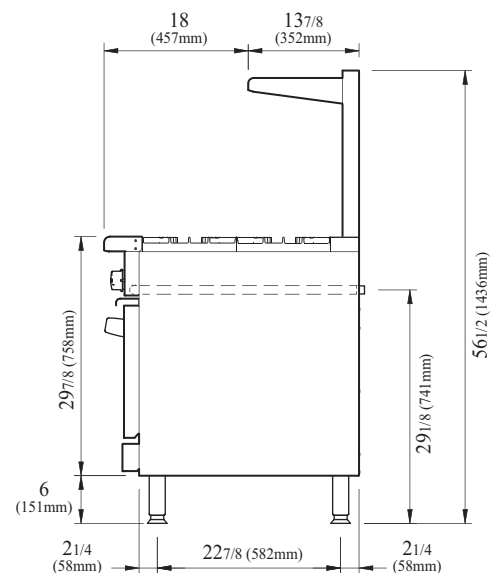

48" Wide Heavy Duty Restaurant Range - Combination

DATA	TAR-2B36G/36G2B	TAR-2B36G/36G2B-LP
Gas Type	NAT	LPG
Gas Connection	3/4"	3/4"
Regulator	3/4"	3/4"
Gas Pressure	5 W.C"	10 W.C"
DIMENSIONAL DATA		
Ext. Length Overall (inch)	48 (1219mm)	48 (1219mm)
Ext. Depth Overall (inch)	317/8 (810mm) + manifold	317/8 (810mm) + manifold
Ext. Height Overall (inch)	561/2 (1436mm)	561/2 (1436mm)
OVEN DIMENSION (Interior)		
Number of Oven	2	2
Length (inch)	201/8 (510mm)	201/8 (510mm)
Depth (inch)	261/4 (669mm)	261/4 (669mm)
Height (inch)	135/8 (345mm)	135/8 (345mm)

DATA	TAR-4B24G/24G4B	TAR-4B24G/24G4B-LP
Gas Type	NAT	LPG
Gas Connection	3/4"	3/4"
Regulator	3/4"	3/4"
Gas Pressure	5 W.C"	10 W.C"
DIMENSIONAL DATA		
Ext. Length Overall (inch)	48 (1219mm)	48 (1219mm)
Ext. Depth Overall (inch)	317/8 (810mm) + manifold	317/8 (810mm) + manifold
Ext. Height Overall (inch)	561/2 (1436mm)	561/2 (1436mm)
OVEN DIMENSION (Interior)		
Number of Oven	2	2
Length (inch)	201/8 (510mm)	201/8 (510mm)
Depth (inch)	261/4 (669mm)	261/4 (669mm)
Height (inch)	135/8 (345mm)	135/8 (345mm)

DATA	TAR-6B12G/12G6B	TAR-6B12G/12G6B-LP
Gas Type	NAT	LPG
Gas Connection	3/4"	3/4"
Regulator	3/4"	3/4"
Gas Pressure	5 W.C"	10 W.C"
DIMENSIONAL DATA		
Ext. Length Overall (inch)	48 (1219mm)	48 (1219mm)
Ext. Depth Overall (inch)	317/8 (810mm) + manifold	317/8 (810mm) + manifold
Ext. Height Overall (inch)	561/2 (1436mm)	561/2 (1436mm)
OVEN DIMENSION (Interior)		
Number of Oven	2	2
Length (inch)	201/8 (510mm)	201/8 (510mm)
Depth (inch)	261/4 (669mm)	261/4 (669mm)
Height (inch)	135/8 (345mm)	135/8 (345mm)

- Casters (Set of 4)
- Stainless steel oven racks

Ver.201401

PLAN VIEW

(unit : inch)

TOP VIEW

SIDE VIEW

- Turbo Air : 800-627-0032 ■ GK : 800-500-3519
- Warranty : 800-381-7770 ■ AC : 888-900-1002

REFRIGERATOR MANUFACTURER
Turbo air