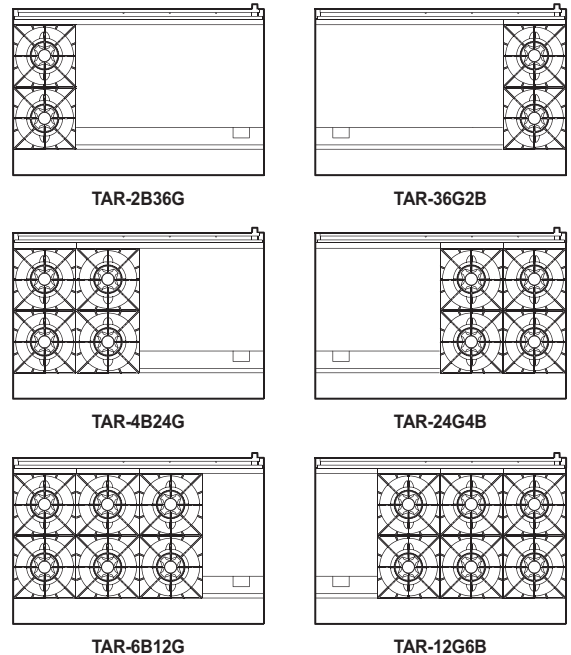

Design and specifications subject to change without notice.
Actual shipping weight may differ due to extra packing materials for product protection.

■ WARRANTY : 1 Year Labor and Parts Warranty

■ OPTIONAL ACCESSORIES :

- ☐ Casters (Set of 4)
- ☐ Stainless steel oven racks

Ver.201401

PLAN VIEW

(unit : inch)

TOP VIEW