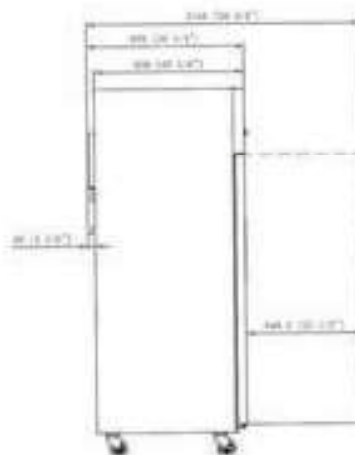

SIDE VIEW

New Jersey Office
4475 S. Clinton Ave.
South Plainfield, NJ 07080
(215) 808-8239
Info@dukersusa.com

Los Angeles Office
2460 Peck Road,
City of Industry, CA 90601
(562) 568-4060
Info@dukersusa.com