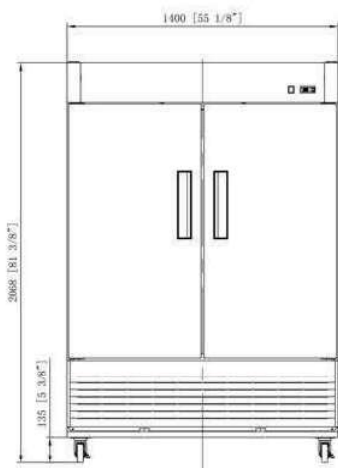

BOTTOM-MOUNTED REACH-IN FREEZER

MODEL: D55F

Model:	D55F
Rated Voltage:	115V AC
Rated Frequency:	60Hz
Total Input Power:	1250W
Heating Power	800W
Total Current:	14A
Total Capacity:	40.74 cu ft
Refrigerant:	R290/5.11oz
Climatic Category:	4/5
Protection Type	I
Design pressure	High Side :300PSIG Low Side:150PSIG
Insulation Blowing Gas	C-pentane
Net Weight:	463 lbs
NEMA Config	5-20P

STANDARD FEATURES

BOTTOM MOUNT COMPRESSOR

The bottom mount compressor structure is placed in the coolest possible area, provides quick and easy service R-Series

HIGH QUALITY STEEL

Interior and exterior high quality steel minimizes dents, scratches and rust

HIGH DENSITY POLYURETHANE INSULATION CFC

free and high density cell foam is Eco-friendly and more energy efficient

STURDY, CLEAN STAINLESS SHELVING

High quality coated stainless shelves may prevent peel and rust.

SELF-CLOSING DOOR SYSTEM

Door Automatically close at 60°

FREEZERS HOLDS -8°F ~ -0°F FOR BEST IN FREEZERS

NEMA 5-20P
115/60/1

PLAN VIEW

FRONT VIEW