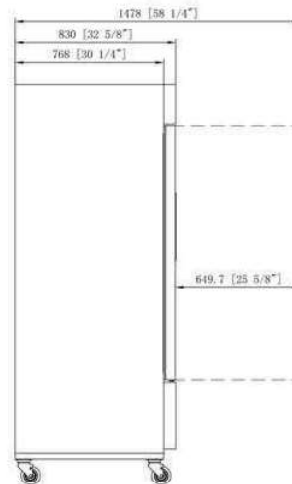

SIDE VIEW

New Jersey Office
4475 S. Clinton Ave,
South Plainfield, NJ 07080
(215) 808-8239
Info@dukersusa.com

Los Angeles Office
2460 Peck Road,
City of Industry, CA 90601
(562) 568-4060
Info@dukersusa.com