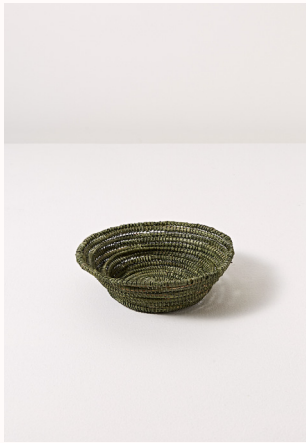

A collection of works from Gomeroi Weavers

Garaarr Earrings - ART-YM-EH-18-5

Yinarr Maramali

Emily Honess

Natural Raffia

\$80

Yinarr Maramali: Gomeroi Dhigaraagal
A collection of works from Gomeroi Weavers

Fibre *Garaarr*
Lomandra / Grass

Yinarr Maramali: Gomeroi Dhigaraagal

A collection of works from Gomeroi Weavers

Garaarr Basket - ART-YM-SH-29
Yinarr Maramali
Sophie Honess
Lomandra
21cm (H) x 9cm (W)
\$286

Garaarr Basket - ART-YM-SH-28
Yinarr Maramali
Sophie Honess
Lomandra
15cm (H) x 30cm (W)
\$572