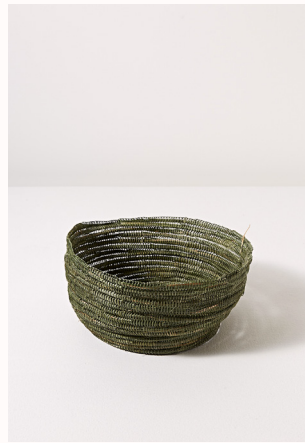

Garaarr Basket - ART-YM-SH-28
Yinarr Maramali
Sophie Honess
Lomandra
15cm (H) x 30cm (W)
$572