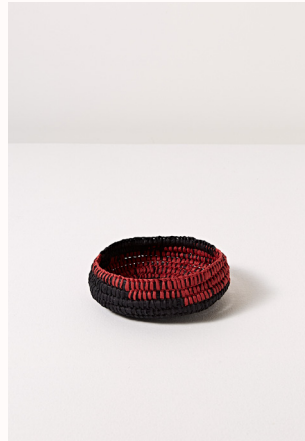

Yinarr Maramali: Gomeroi Dhigaraagal
A collection of works from Gomeroi Weavers

Bird *Bilaarr*
Red-tailed Black Cockatoo

Yinarr Maramali: Gomeroi Dhigaraagal
A collection of works from Gomeroi Weavers

Bilaarr Bin.guwi - ART-YM-LM-1
Yinarr Maramali
Lorelle Munro
Sustainable Paper Raffia
40cm (L) x 16cm (W)
\$254