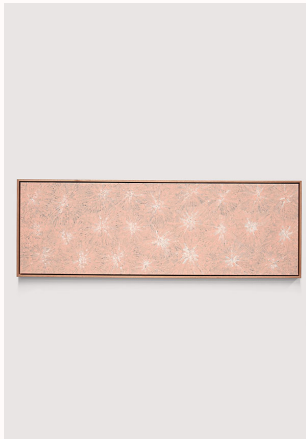

Amy Hammond

Acrylic paint, Indian Duck Weave / Tasmanian Oak Frame

150cm (H) x 198.5cm (W)

\$8966

Lomandra Garraar Waygal - ART-YM-GARRAAR

Yinarr Maramali

Amy Hammond

Acrylic on canvas / Tasmanian Oak Frame

80cm (H) x 150cm (W)

\$3657

Muraaygu Garay - ART-YM-MURAAY

Yinarr Maramali

Amy Hammond

Acrylic on canvas / Tasmanian Oak Frame

140cm (H) x 42cm (W)

\$2773

Gilaagu Garay - ART-YM-GILAH

Yinarr Maramali

Amy Hammond

Acrylic on canvas / Tasmanian Oak Frame

42cm (H) 124cm (W)

\$2773

Yinarr Maramali: Gomeroi Dhigaraagal
A collection of works from Gomeroi Weavers

Bird