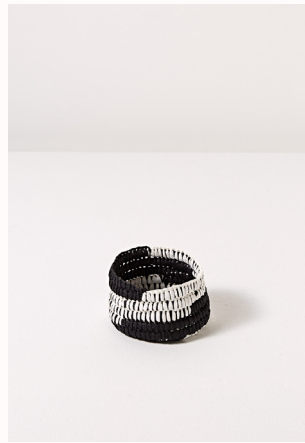

Dhirridhirri Basket - ART-YM-BS-8
Yinarr Maramali
Bronwyn Spearim
Sustainable Paper Raffia
11.5cm (H) x 7cm (W)
$65