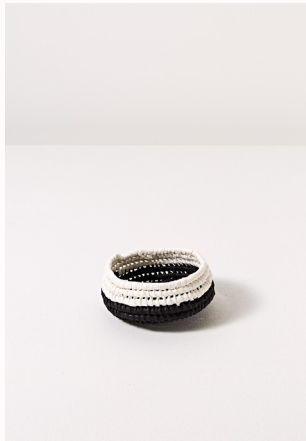

Dhirridhirri Basket - ART-YM-SH-23
Yinarr Maramali
Sophie Honess
Sustainable Paper Raffia
5cm (H) x 13cm (W)
$65