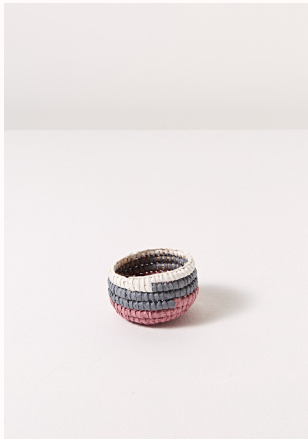

Gilaa Bin.guwi - ART-YM-BS-120
Yinarr Maramali
Bronwyn Spearim
Sustainable Paper Raffia
44.5cm (L) x 4.5cm (W)
$302