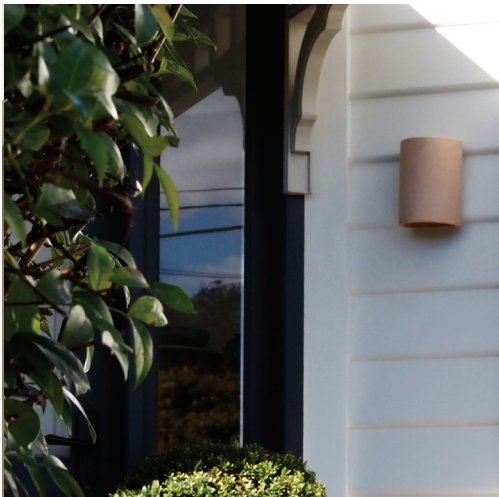

NUDIE SHORT EXTERIOR CERAMIC WALL LIGHT

Proudly Handmade in Tasmania

PRODUCT CODE	WP_EX_NUD_S
DIMENSIONS (mm)	120W x 100D x 180H +/- 5mm
WEIGHT (kg)	2.0
CLAY TYPE	Nudie
GLAZE FINISH	Raw, sealed

LIGHT DIRECTION Globe direction down, closed ceramic top.

LIGHT SOURCE GU10 240V, LED, dimmable, 5-10W, globe not included.

IP RATING IP33- For exterior use, please refer to AS-NZS 3000:2018 pages 2014 & 2015 and speak with your licensed electrician.

MOUNTING PLATE FINISH White powder coated aluminium, protected against corrosion.