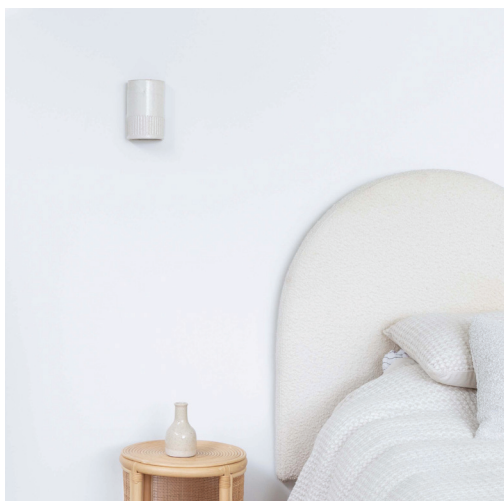

DAY SHORT INTERIOR CERAMIC WALL LIGHT

Proudly Handmade in Tasmania

PRODUCT CODE	WP_DAY_S_GU10
DIMENSIONS (mm)	120W x 100D x 180H +/- 5mm
WEIGHT (kg)	2.0
CLAY TYPE	Smooth
GLAZE FINISH	Eggshell White

LIGHT DIRECTION Globe direction down, emits soft upwards glow.

LIGHT SOURCE GU10 240V, LED, dimmable, 5-10W, globe not included.

IP RATING IP20- For indoor use only, please refer to Wet Area IP Zone Diagram for bathroom installation locations.

MOUNTING PLATE FINISH White powder coated aluminium, protected against corrosion.