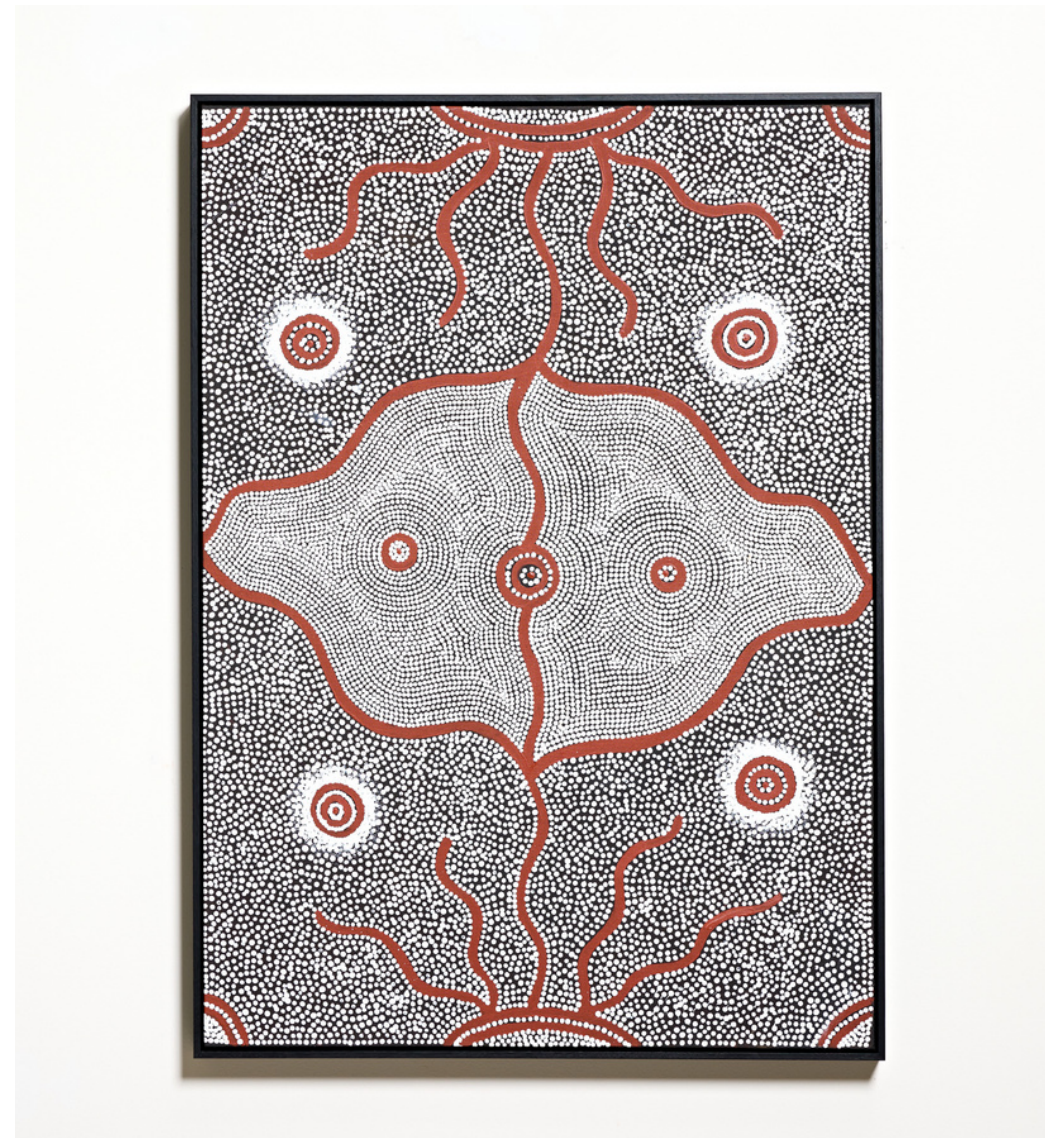

# Warlukurlangu – Artists of Yuendumu

The Koskela Gallery is pleased to present: Ngapa Jukurrpa, a vibrant collection of works from the artists of Yuendumu.

Exploring ancestral connections through water dreaming stories, Ngapa Jukurrpa is a celebration of community and Country, showcasing the important knowledges and stories imbued within Walpiri paintings.

Contemporary Walpiri paintings depict traditional iconography through a range of brush strokes. Ngapa Jukurrpa offers a glimpse into these styles, focusing on the water stories of the Napangardi, Napanangka, Nangala, Nampijinpa, Nakamarra and Napurrurla women and Jangala, Jampijinpa, Jakamarra, Jupurrurla men. Short dashes are used to represent 'mangkurdu' (cumulus and stratocumulus clouds), and longer, flowing lines, represent 'ngawarra' (flood waters). Small circles are used to depict 'mulju' (soakages) and riverbeds.

**ART-WA-278/22NY**

*Ngapa Jukurrpa (water dreaming)*

by Josephine Nangala Gill

Acrylic on canvas / Tasmanian Oak frame

276cm H x 76 cm W

**\$1,187.00**

**ART-WA-7493/22**

*Mina Mina Jukurrpa (Mina Mina Dreaming)*

by Reva Nungarrayi Dickson

Acrylic on canvas / Black grain frame

109.5 cm H x 78.5 cm W

**\$1,567.00**

**ART-WA-7677/22**

*Ngapa Jukurrpa (water dreaming)*

Clancy Nangala Watson

Acrylic on canvas / Tasmanian Oak frame