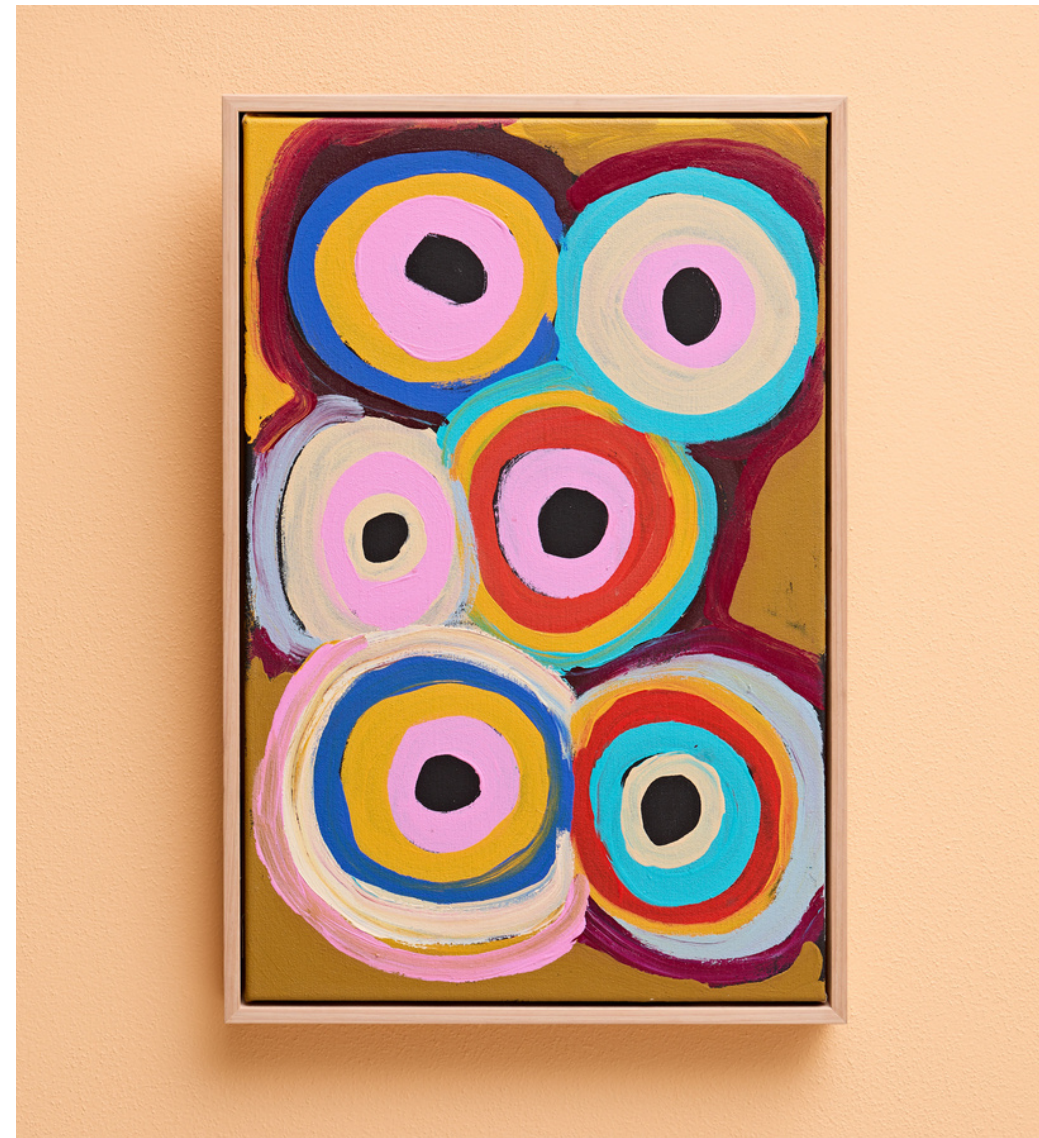

# Spinifex Hill, Paintings from the Pilbara

The Koskela Gallery is pleased to present our latest exhibition Spinifex Hill, Paintings from the Pilbara, produced in partnership with Spinifex Hill Studio, an artist collective based on Kariyarra Country in the Pilbara region of Western Australia.

The exhibition celebrates the vibrant and unique works of five contemporary Pilbara female artists: Maywokka Chapman, Doreen Chapman, Nancy Nyanilpayi Chapman, Mulyatingki Marney and Gladys Bidu.

**ART-SH-21-395**  
*Untitled*  
by Doreen Chapman  
Acrylic on canvas / Timber frame  
59 cm H x 93 cm W  
**\$2,200.00**

**ART-SH-20-1087**  
*Ngurra (Home Country, Camp)*  
by Nancy Nyanjilpayi (Ngarnjapayi) Chapman  
Acrylic on canvas / Timber frame  
78 cm H x 78 cm W  
**\$2,677.00**

**ART-SP-23-361**  
*Untitled*  
by Maywokka (Mayiwalku) Chapman  
Acrylic on canvas / Timber frame  
59 cm H x 74 cm W  
**\$2,570.00**

**ART-SP-23-229**  
*Seven Sisters*  
by Gladys Bidu  
Acrylic on canvas / Timber frame  
58 cm H x 39 cm W  
**\$930.00**

**ART-SP-22-355**  
*Ngurra (Home Country, Camp)*  
by Mulyadingki Marney  
Acrylic on canvas / Timber frame  
73.5 cm H x 74 cm W  
**\$3,020.00**