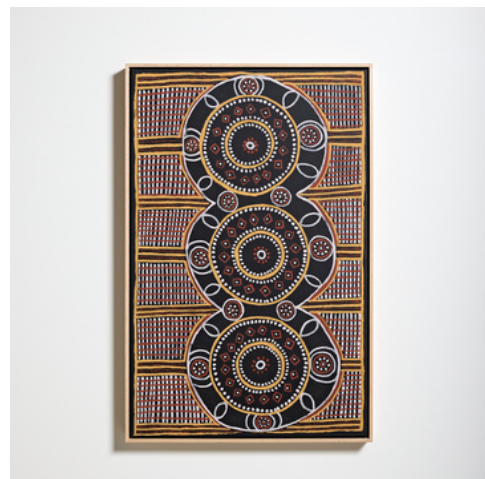

Tiwi Design is home to over 100 First Nations artists working across a range of mediums, including: canvas, bark, ironwood carvings, textiles, sculpture, and print. Looking particularly at ochre paintings and ironwood carvings, STRONG TIWI is an expression of Tiwi peoples and cultures with many of the works representing traditional Kulama and Pukumani ceremonies. The Kulama ceremony is an annual celebration that occurs towards the end of the wet season, involving three days and three nights of ritual body painting (Jilamara), singing, dancing and eating.

The Pukumani is an important ceremony ensuring one’s spirit moves across from this life to the next. Occurring six months after the deceased has been buried, Pukumani ceremonies play an extremely important role in Tiwi culture and everyday life. Pukumani is an artistic expression of song, dance, and body painting that allows the Tiwi community a public space to express grief.

Pipirrwunni - ART-TIWI-327-19

Tiwi Designs
Therese Ann Munkara
Painting / Tasmanian Oak Frame
88cm x 55.2cm
Price: \$1940.00

PwangaJilamara - ART-TIWI-332-19

Tiwi Designs
Brenda Tipungwuti
Painting / Tasmanian Oak Frame
88.4cm x 57.4cm
\$1940.00

Jilamara - ART-TIWI-AK-12-21

Tiwi Designs
Alan Kerinauia
Painting / Tasmanian Oak Frame
87.7cm x 56.5cm
\$1940.00

Jilamara - ART-TIWI-124-21

Tiwi Designs
Roslyn Orsto
Painting / Tasmanian Oak Frame
94.8cm x 44.4cm
\$1928.00