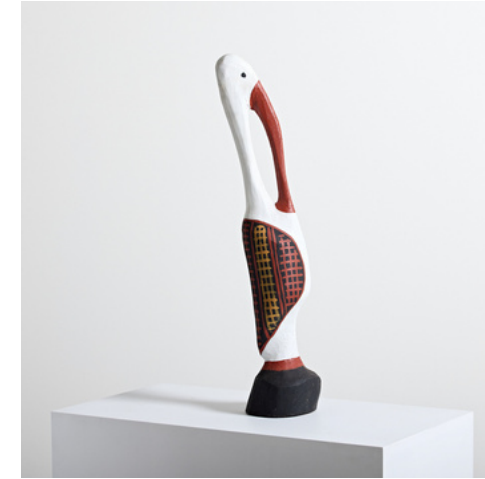

Bird - ART-TIWI-29-22
Tiwi Designs
Cyril James Kerinauia
Carving
62.5cm x 12cm
$695