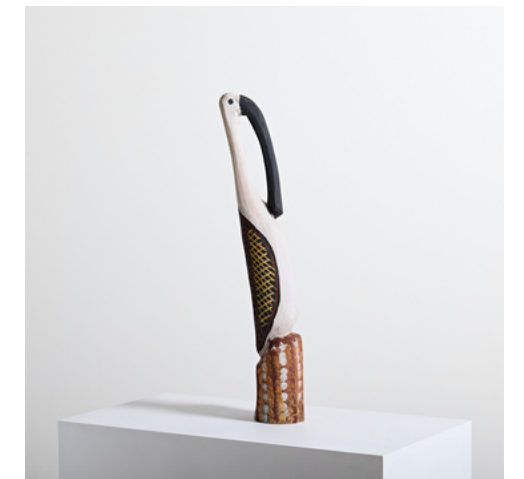

Bird - ART-TIWI-30-22
Tiwi Designs
Cyril James Kerinauia
Carving
58.5cm x 10cm
$520