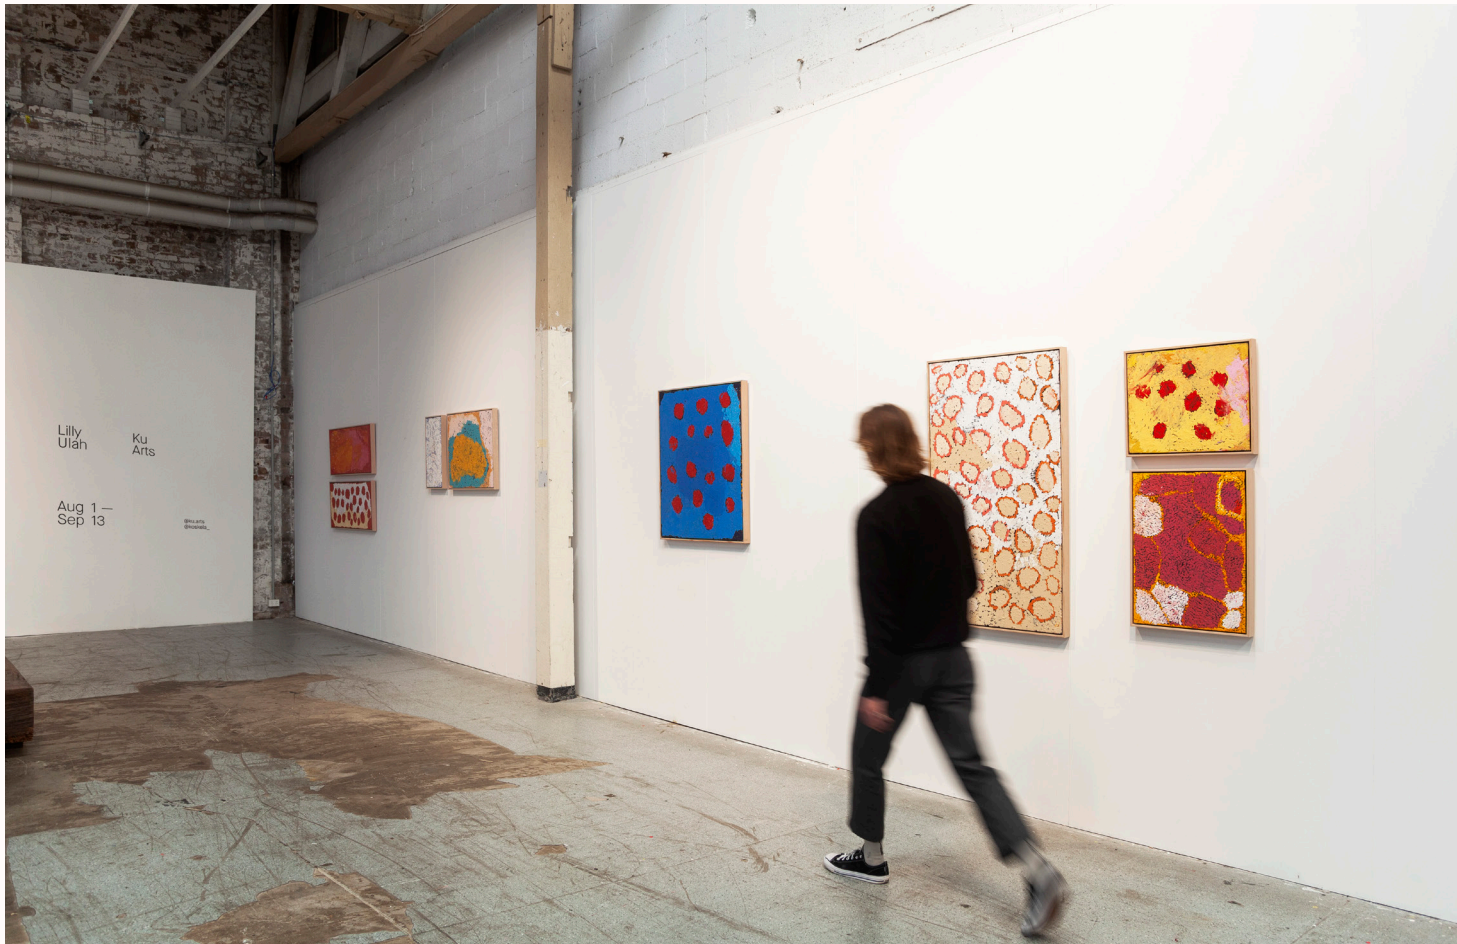

# Solo Exhibition

The Koskela Gallery is pleased  
to present Mrs Lilly Ulah

An exhibition presenting Mrs Lilly Ulah  
August 1st — September 13th 2020

### *Solo Exhibition*

The Koskela Gallery is pleased to present a series of works by Mrs Lilly Ulah, from Ku Arts. At 80 years of age, Mrs Ulah's talent was discovered in 2010 when the Coober Pedy Arts Project began running workshops.