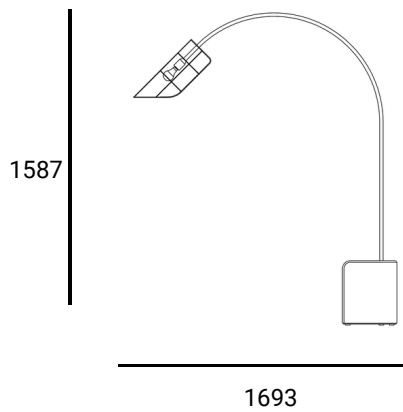

STANDARD

Material

Material varies shade to shade, All materials used in the creation of our social impact lighting pendants are either naturally harvested or reclaimed materials.

LAMP RATING

Voltage	24V
Frequency	1200mA

CORD LENGTH

2m Woven flex

BULB RECOMMENDATION

Bulb Type E27
Light source shape Round bulb
Max wattage See rating
Light source type LED

BULB TYPE

E27 12V 1W LED Bulb

BULB INCLUDED

Yes

CLEANING AND CARE

Made completely from natural or reclaimed materials, it is best for your lampshade to avoid harsh sunlight. Pandanus and bush string are also dyed using a variety of natural materials such as roots and berries. Over time, fading may occur. This is a process inherent to a natural product and should not be viewed as a fault. We suggest dusting lightly and regularly with a feather duster. Always switch off the electricity supply before cleaning.

DIMMABLE FUNCTION

Yes Arditi Touch Dimmer

CATEGORY

Floor lamp

ENVIRONMENT

Indoor

COUNTRY OF PRODUCTION

Australia