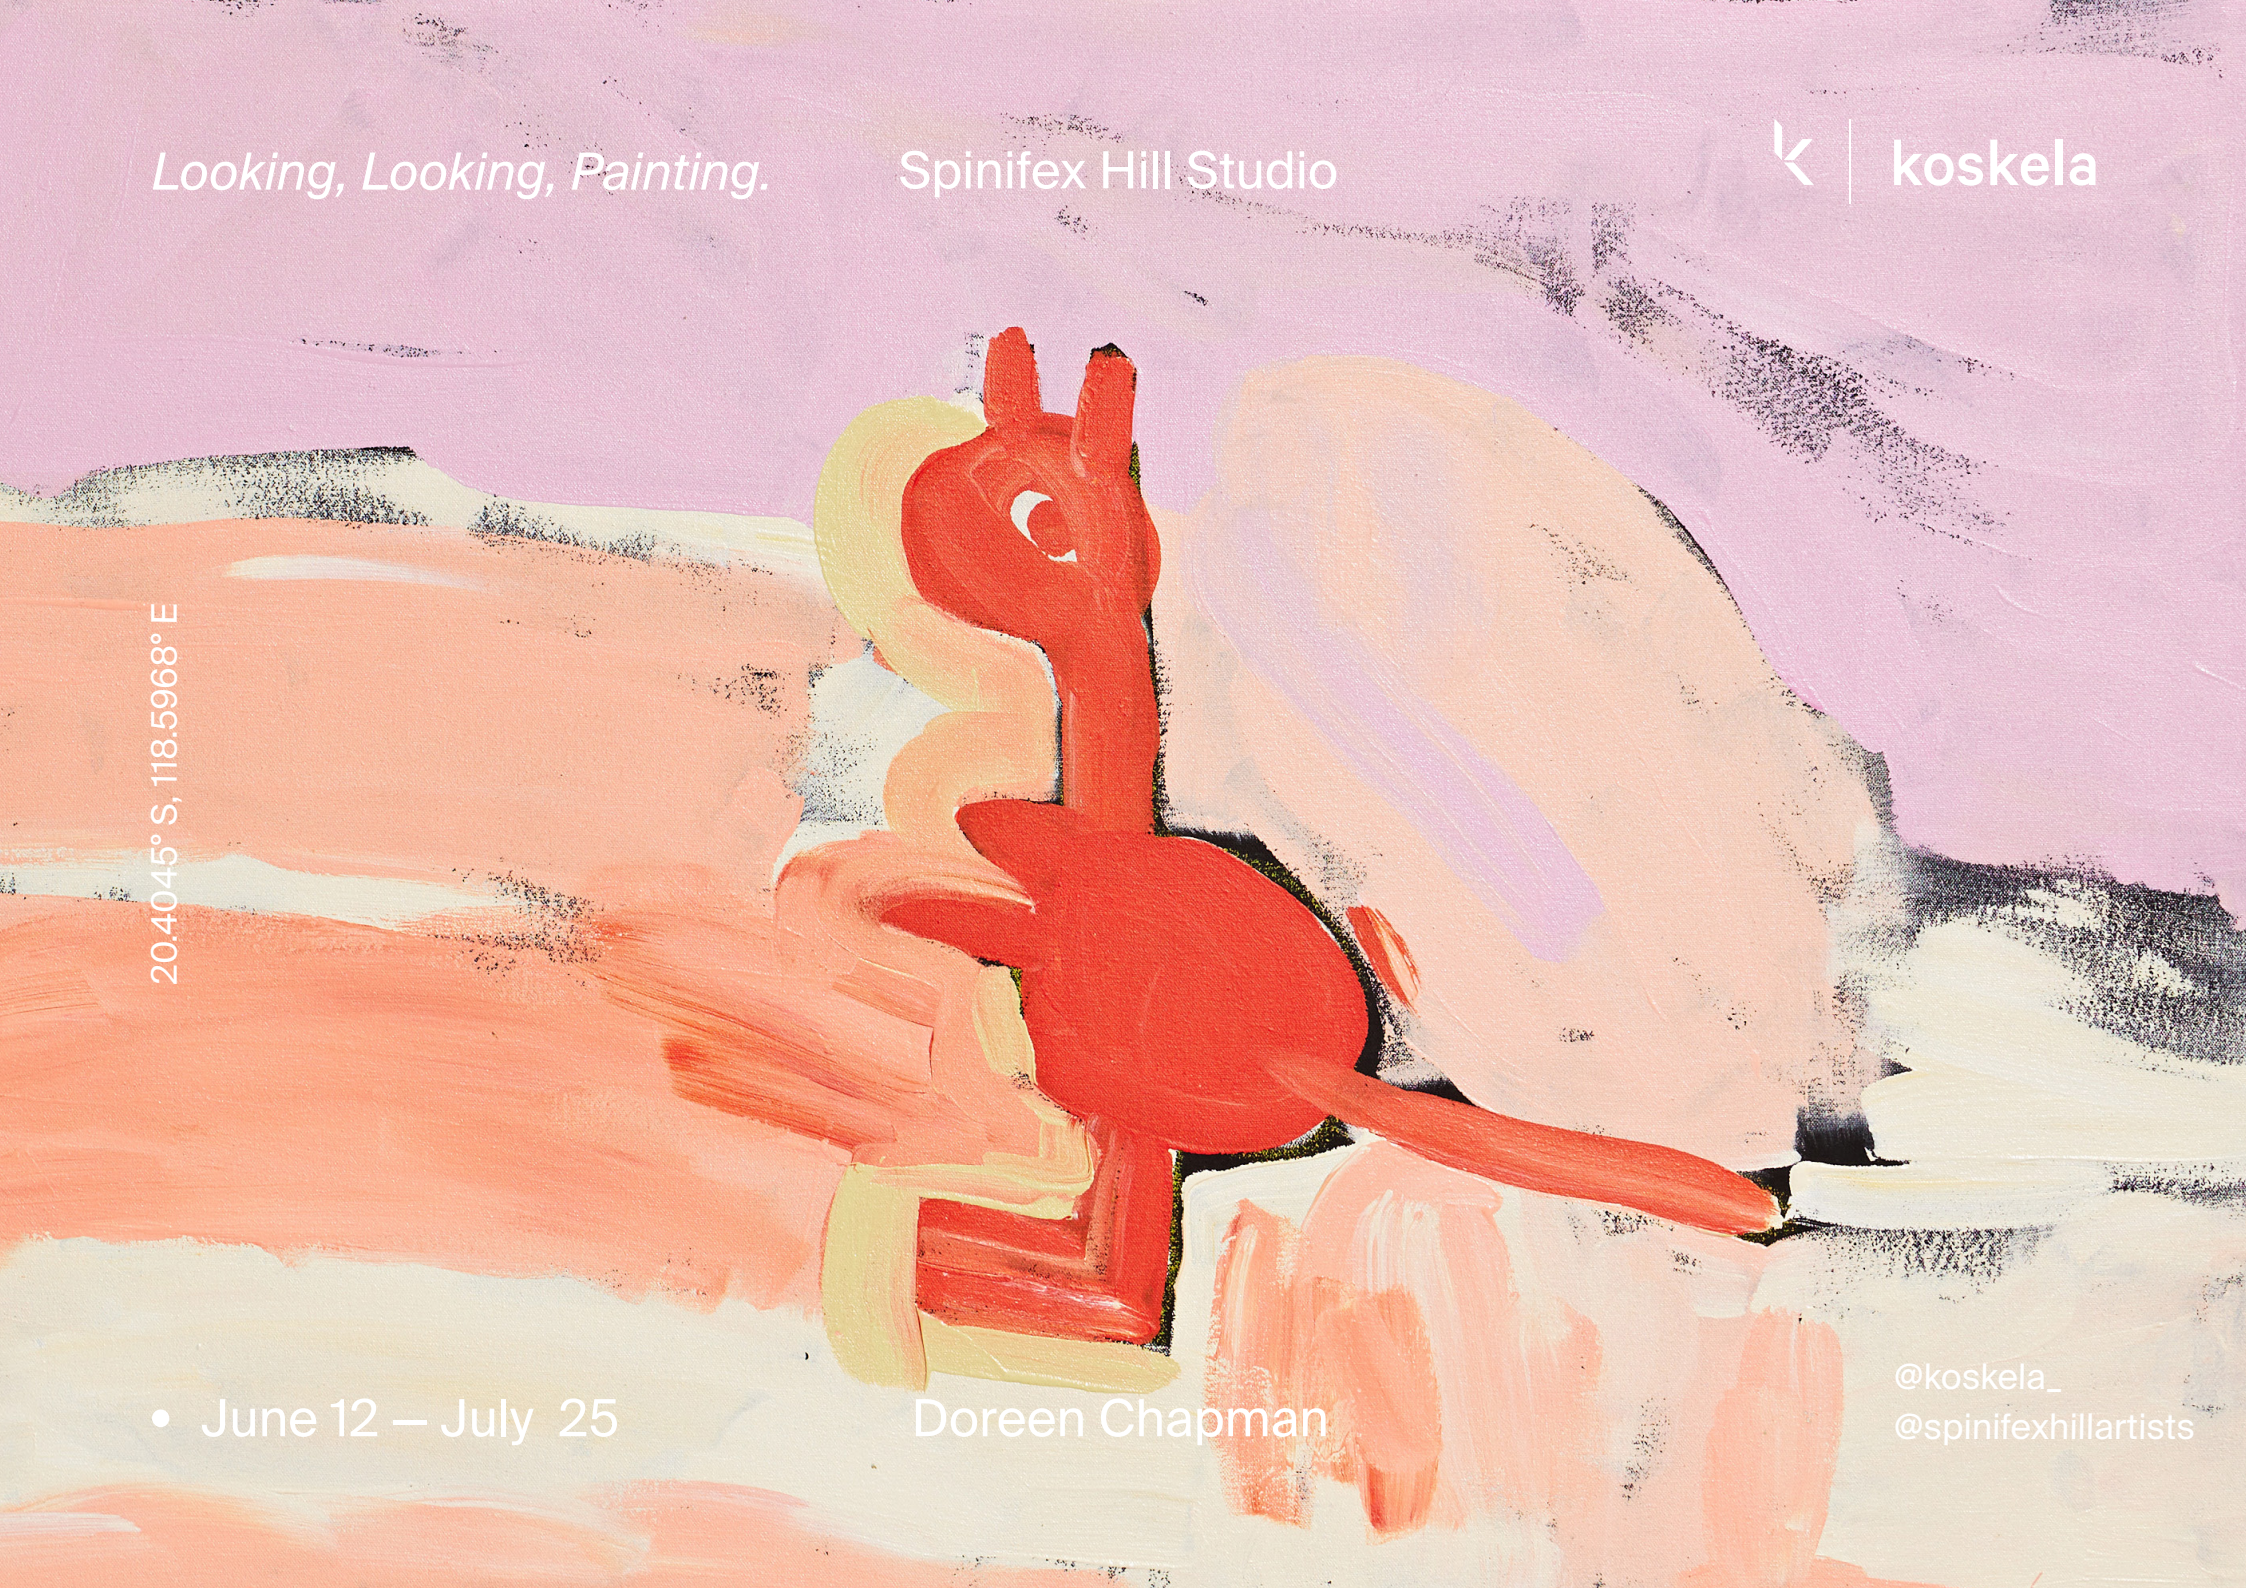

Looking, Looking, Painting.

Spinifex Hill Studio

 | koskela

20.4045° S, 118.5968° E

• June 12 – July 25

Doreen Chapman

@koskela_
@spinifexhillartists

Looking, Looking, Painting.

A solo exhibition By Doreen Chapman, Spinifex Hill Studio

Information

The Koskela Gallery is pleased to present, Looking, Looking, Painting, a colourful collection of works by contemporary Pilbara artist, Doreen Chapman.