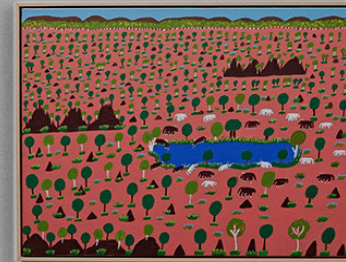

Koskela Gallery

Cattle Station Christmas

 | koskela

• Nov 13 — Dec 24

Keringke Arts / Ngukurr Arts Centre / Tangentyere Artists