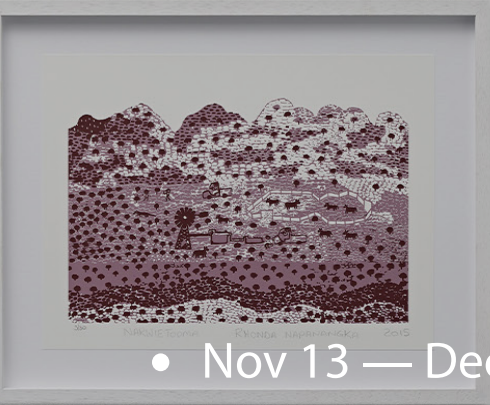

Cattle Station Christmas

• Nov 13 — Dec 24