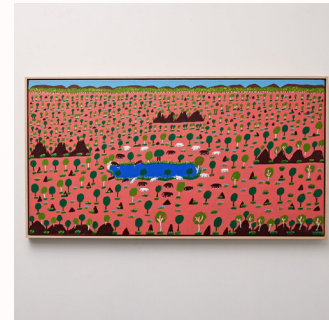

Landscape - ART-NAC-167-21
Ngukurr Arts
Jill Daniels
Acrylic on canvas
68cm (H) x 123cm (W)
$1,648.00