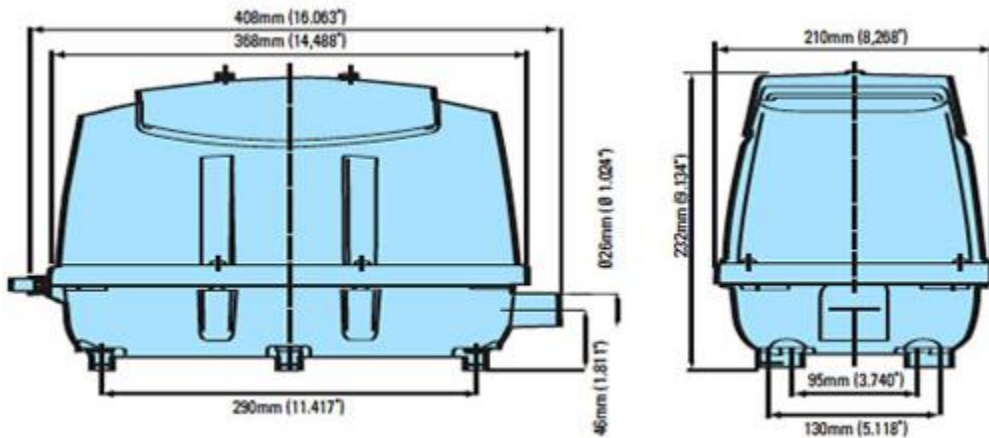

LA-120

Product Details:

- Linear Piston Design
- Quiet Operation
- Life Expectancy of 6 years
- UL-approved for outdoor use

Rated Voltage	120	Volts
Power supply Frequency	60	Hz
Power Consumption	118	W
Running Current	2.4	amps
Pressure Range	1.42-3.56	PSI
Rated Pressure	2.13	PSI
Airflow at Rated Pressure	120	L / min
	4.24	cfm
Weight	20.7	lbs.
Length	16.1	In
Width	8.3	In
Height	9.2	In

DIMENSIONS

PERFORMANCE CURVE