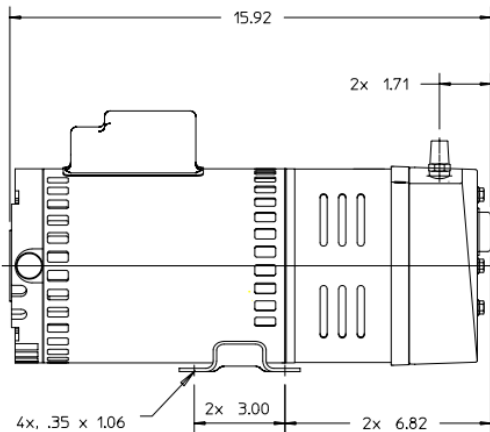

Gast 1023-101Q-G608NEX (230 V)

Product Details:

- Rotary Vane style air compressor
- Low air pulsation
- Low maintenance
- Thermal overload protection
- Oil free operation
- Heavy duty
- One-year warranty

Rated Voltage	Volts	230
Power supply Frequency	Hz	60
Current	Amps	4.8
Power	W (hp)	560 (3/4)
Rotations Per Minute	RPM	1725
Maximum Pressure	PSI	10
Maximum Airflow	L / min	280
	cfm	10
Sound level	dB(A)	Less than 70
Temperature Range	°F	33.8 - 104
Weight	lbs.	47
Length	In	16
Width	In	6.5
Height (without filter)	In	8.6

DIMENSIONS

Inches

PERFORMANCE CURVE