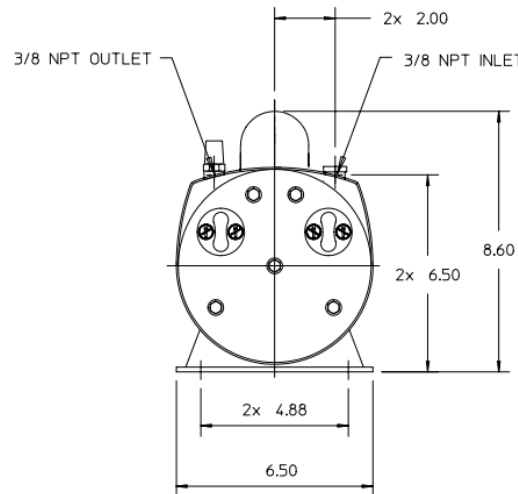

Gast 1023-101Q-G608NEX (230 V)

Product Details:

- Rotary Vane style air compressor
- Low air pulsation
- Low maintenance
- Thermal overload protection
- Oil free operation
- Heavy duty
- One-year warranty

Rated Voltage	Volts	230
Power supply Frequency	Hz	60
Current	Amps	4.8
Power	W (hp)	560 (3/4)
Rotations Per Minute	RPM	1725
Maximum Pressure	PSI	10
Maximum Airflow	L / min	280
	cfm	10
Sound level	dB(A)	Less than 70
Temperature Range	°F	33.8 - 104
Weight	lbs.	47
Length	In	16
Width	In	6.5
Height (without filter)	In	8.6

DIMENSIONS

Inches

PERFORMANCE CURVE