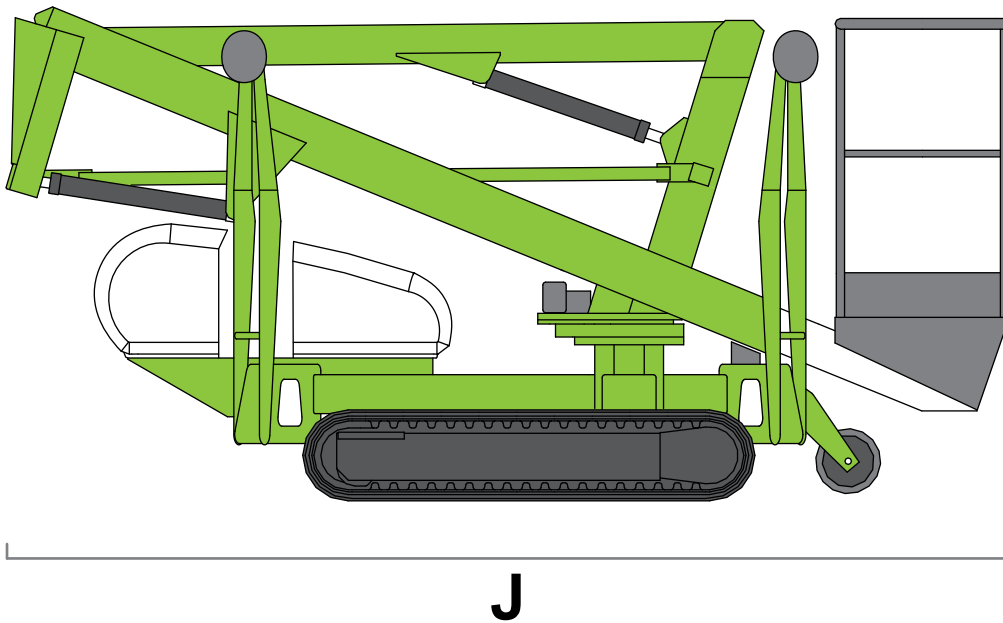

NIFTY TD120T SPECIFICATION

TD120T

(A) 12.2m
40ft

(B) 10.2m
33ft 6in

(C) 6.1m
20ft

200kg
440lbs

1.1m x 0.65m
3ft 7in x 2ft 2in

1.6km/h
1mph

60%
31°

1850kg
4080lbs

TD120T

200kg
440lbs

1.1m x 0.65m
3ft 7in x 2ft 2in

(D) 1.9m
6ft 3in

(F) 1.1m
3ft 7in

(G) 3.55m
11ft 8in

(J) 3.95m
13ft

1.6km/h
1mph

60%
31°

1850kg
4080lbs