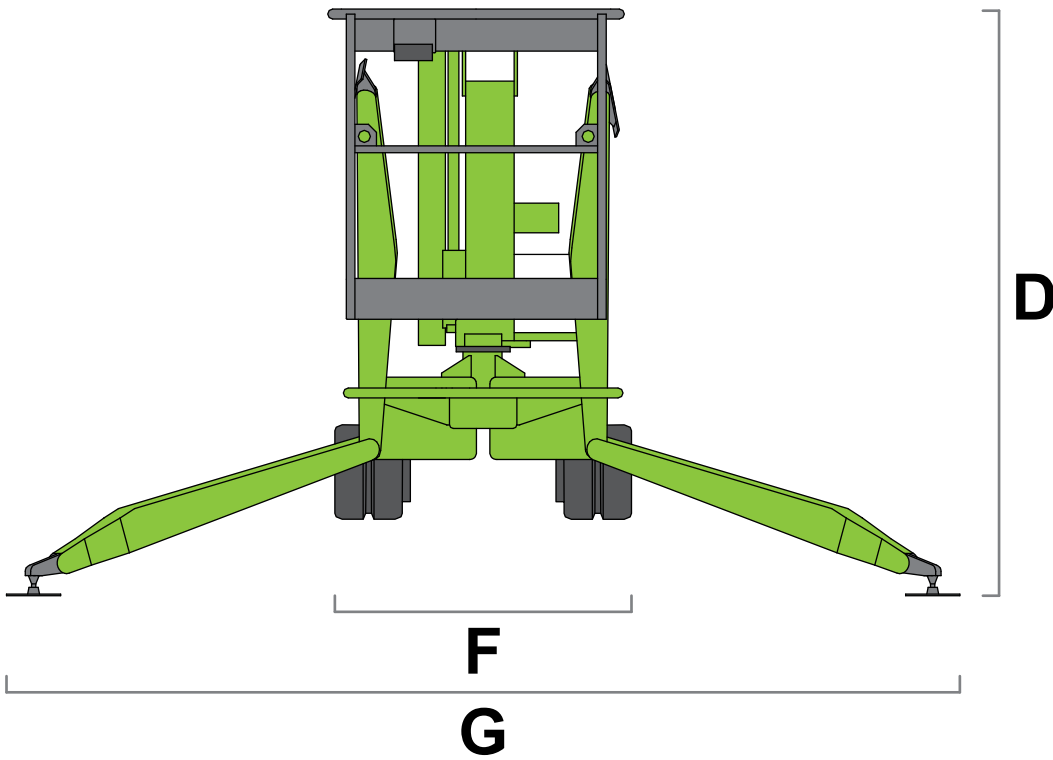

NIFTY TD120T SPECIFICATION

TD120T

(A) 12.2m
40ft

(B) 10.2m
33ft 6in

(C) 6.1m
20ft

200kg
440lbs

1.1m x 0.65m
3ft 7in x 2ft 2in

1.6km/h
1mph

60%
31°

1850kg
4080lbs

TD120T

200kg
440lbs

1.1m x 0.65m
3ft 7in x 2ft 2in

(D) 1.9m
6ft 3in

(F) 1.1m
3ft 7in

(G) 3.55m
11ft 8in

(J) 3.95m
13ft

1.6km/h
1mph

60%
31°

1850kg
4080lbs