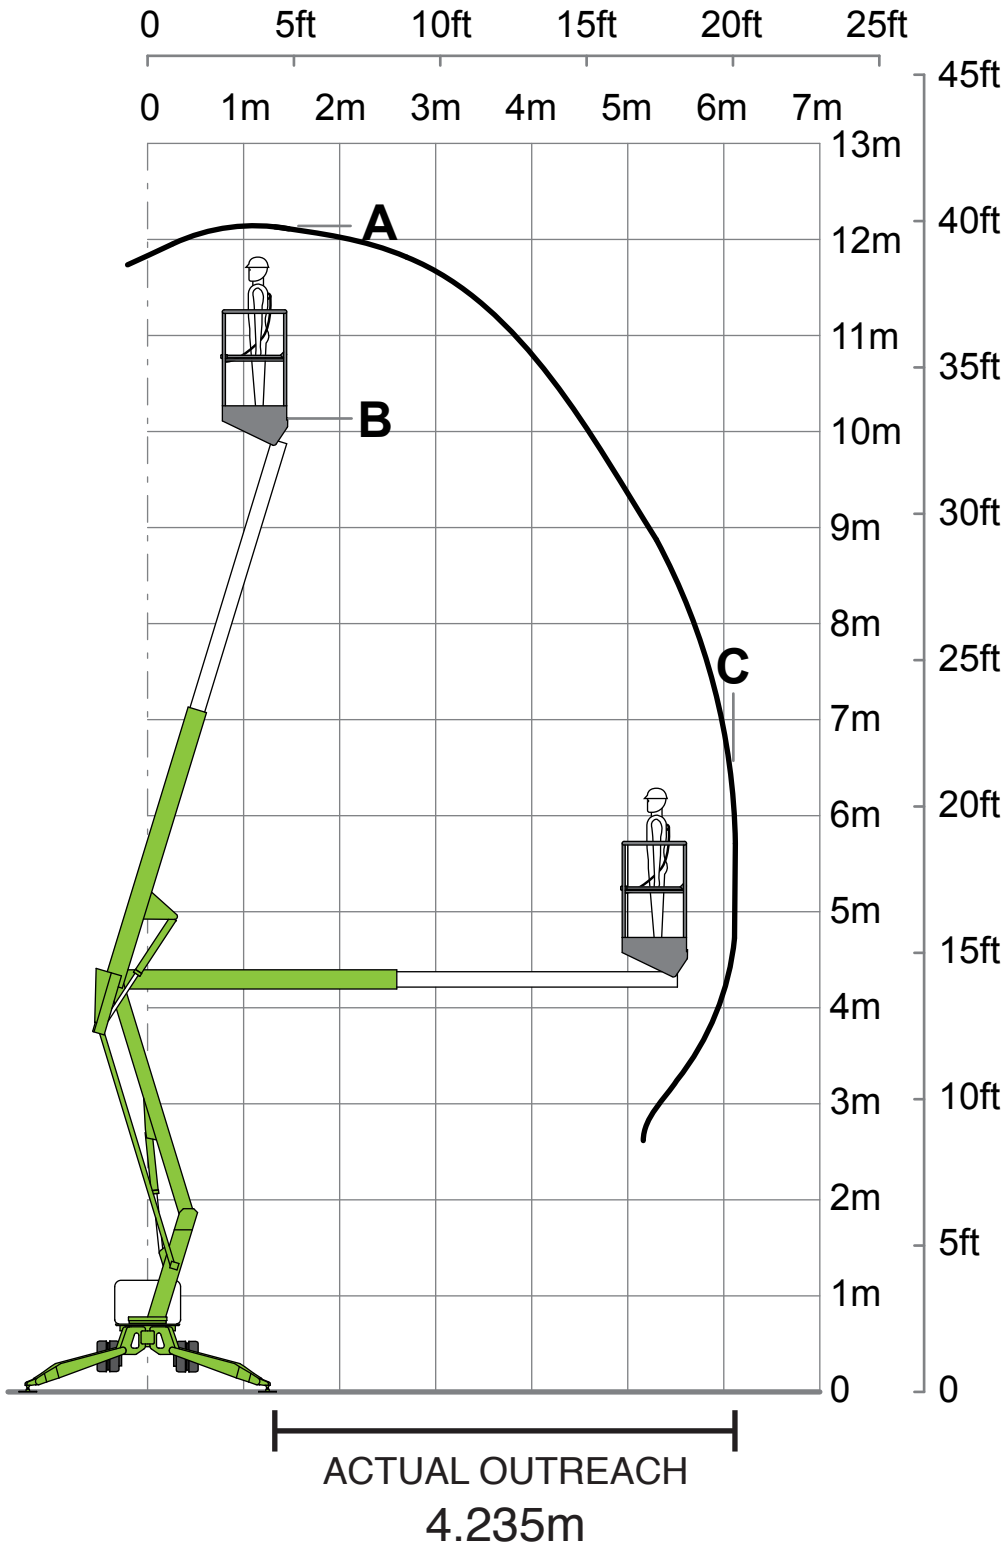

NIFTY TD120T SPECIFICATION

TD120T

(A) 12.2m
40ft

(B) 10.2m
33ft 6in

(C) 6.1m
20ft

200kg
440lbs

1.1m x 0.65m
3ft 7in x 2ft 2in

1.6km/h
1mph

60%
31°

1850kg
4080lbs

TD120T

200kg
440lbs

1.1m x 0.65m
3ft 7in x 2ft 2in

(D) 1.9m
6ft 3in

(F) 1.1m
3ft 7in

(G) 3.55m
11ft 8in

(J) 3.95m
13ft

1.6km/h
1mph

60%
31°

1850kg
4080lbs