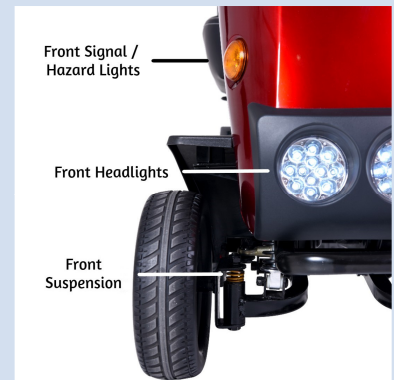

# Buggy 4-Wheel Mobility Scooter

## Features

- LTA compliant personal mobility aid (PMA).
- Charger comes with Singapore Safety Mark.
- Comfortable captain's seat that can swivel 360 degrees
- Backrest angle, headrest height and tiller angle can be adjusted anytime without tools
- Flip-up Armrests
- Full suspension system
- Large 10-inch tyres and high ground clearance
- Full lighting system with front, rear, signal and hazard lights
- Rear view mirrors included
- 2 USB ports to charge up to 2 mobile devices on the go

## Suspension & Lighting

Comes with suspension and full lighting features for a safe and comfortable ride.