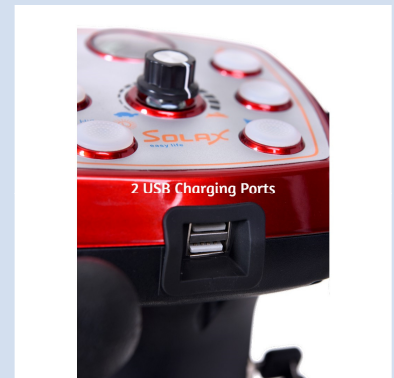

## Features

- LTA compliant personal mobility aid (PMA).
- Charger comes with Singapore Safety Mark.
- Comfortable captain's seat that can swivel 360 degrees
- Backrest angle, headrest height and tiller angle can be adjusted anytime without tools
- Flip-up Armrests
- Full suspension system
- Large 10-inch tyres and high ground clearance
- Full lighting system with front, rear, signal and hazard lights
- Rear view mirrors included
- 2 USB ports to charge up to 2 mobile devices on the go

## USB Charging Ports

2 USB ports providing for charging mobile phones on-the-go!

## Buggy 4-Wheel Mobility Scooter

ITEM #	S5023
Overall Dimension	1235 mm (L) x 592 mm (W) x 1200 mm (H)
Gross Weight with Battery	60 kg
Turning Radius	1700 mm
Max Speed	8 km/h
Max Climbing Angle	12 degrees
Max Range	30 km
Max Load	136 kg
Motor	400W / 24V
Battery	2 x 12V, 35AH
Charger	6A
Wheels	10" x 3" Solid
Ground Clearance	5.5"
Seat Width	19"
Seat Depth	16"
Backrest Height (including headrest)	25" - 30" Adjustable
Seat-to-Deck Height	15" – 19" Adjustable (tools required)
Seat-to-Floor Height	24" – 28" Adjustable (tools required)
Warranty	1 year on motor & electronics, 6 months on batteries