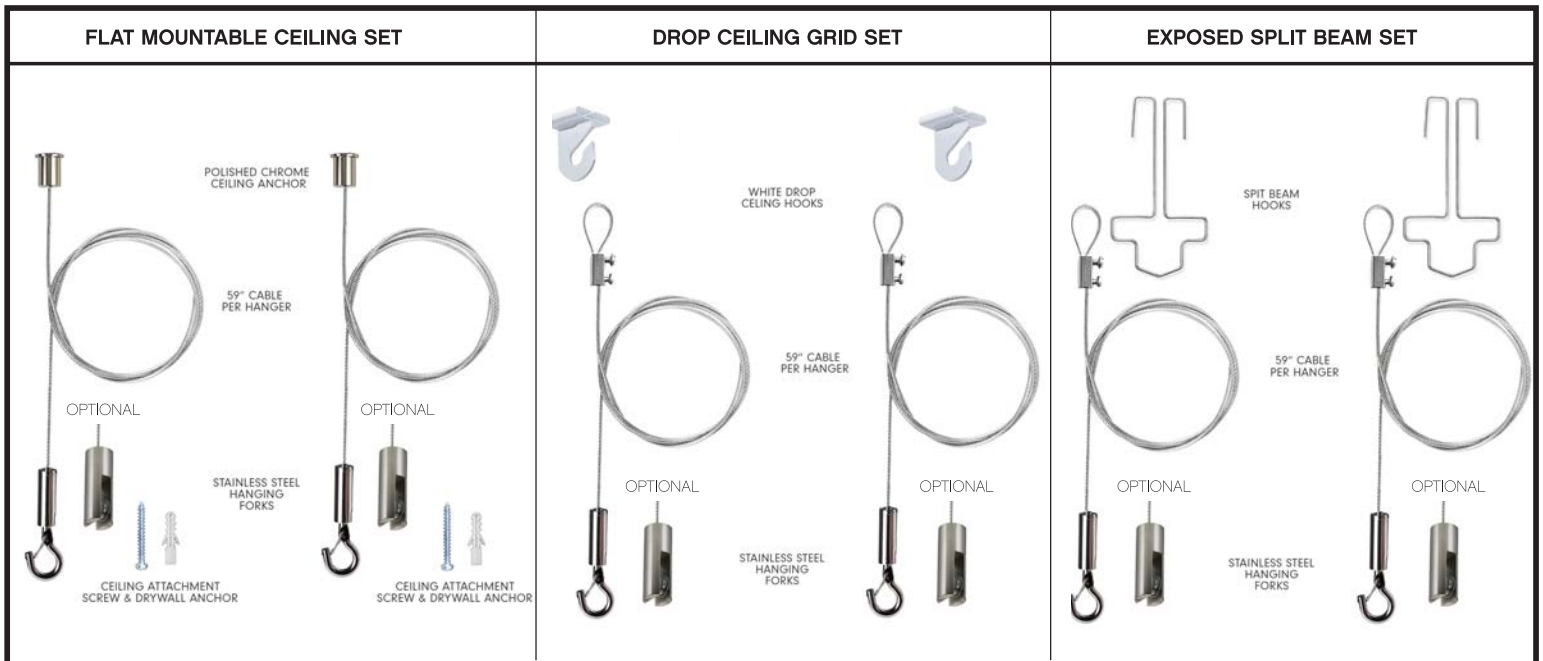

WHAT ARE YOU ATTACHING TO?

inhabit®

317-636-1699 inhabitoliving.com info@inhabitoliving.com

©2005 - 2022 Inhabit Inc. All rights reserved. The Inhabit® name, Wall Flats® and the designs are registered trademarks of Inhabit Inc. Please be aware that Inhabit® products and designs are protected registered copyrights, patents & pending patents. Duplication of designs, creation of derivative works or production of our methods of fabrication is a violation of the Inhabit® intellectual property rights and will be duly pursued. Wall Flats® are protected under US design copyrights: VA 1-777-851, VA 1-777-862, VA 1-777-878, VA 1-777-829, VA 1-777-855, VA 1-777-874, VA 1-777-905, VA 1-777-892, VA 1-069-159. Descriptive or typographical errors are subject to correction. Inhabit accepts no responsibility for misuse of this product.